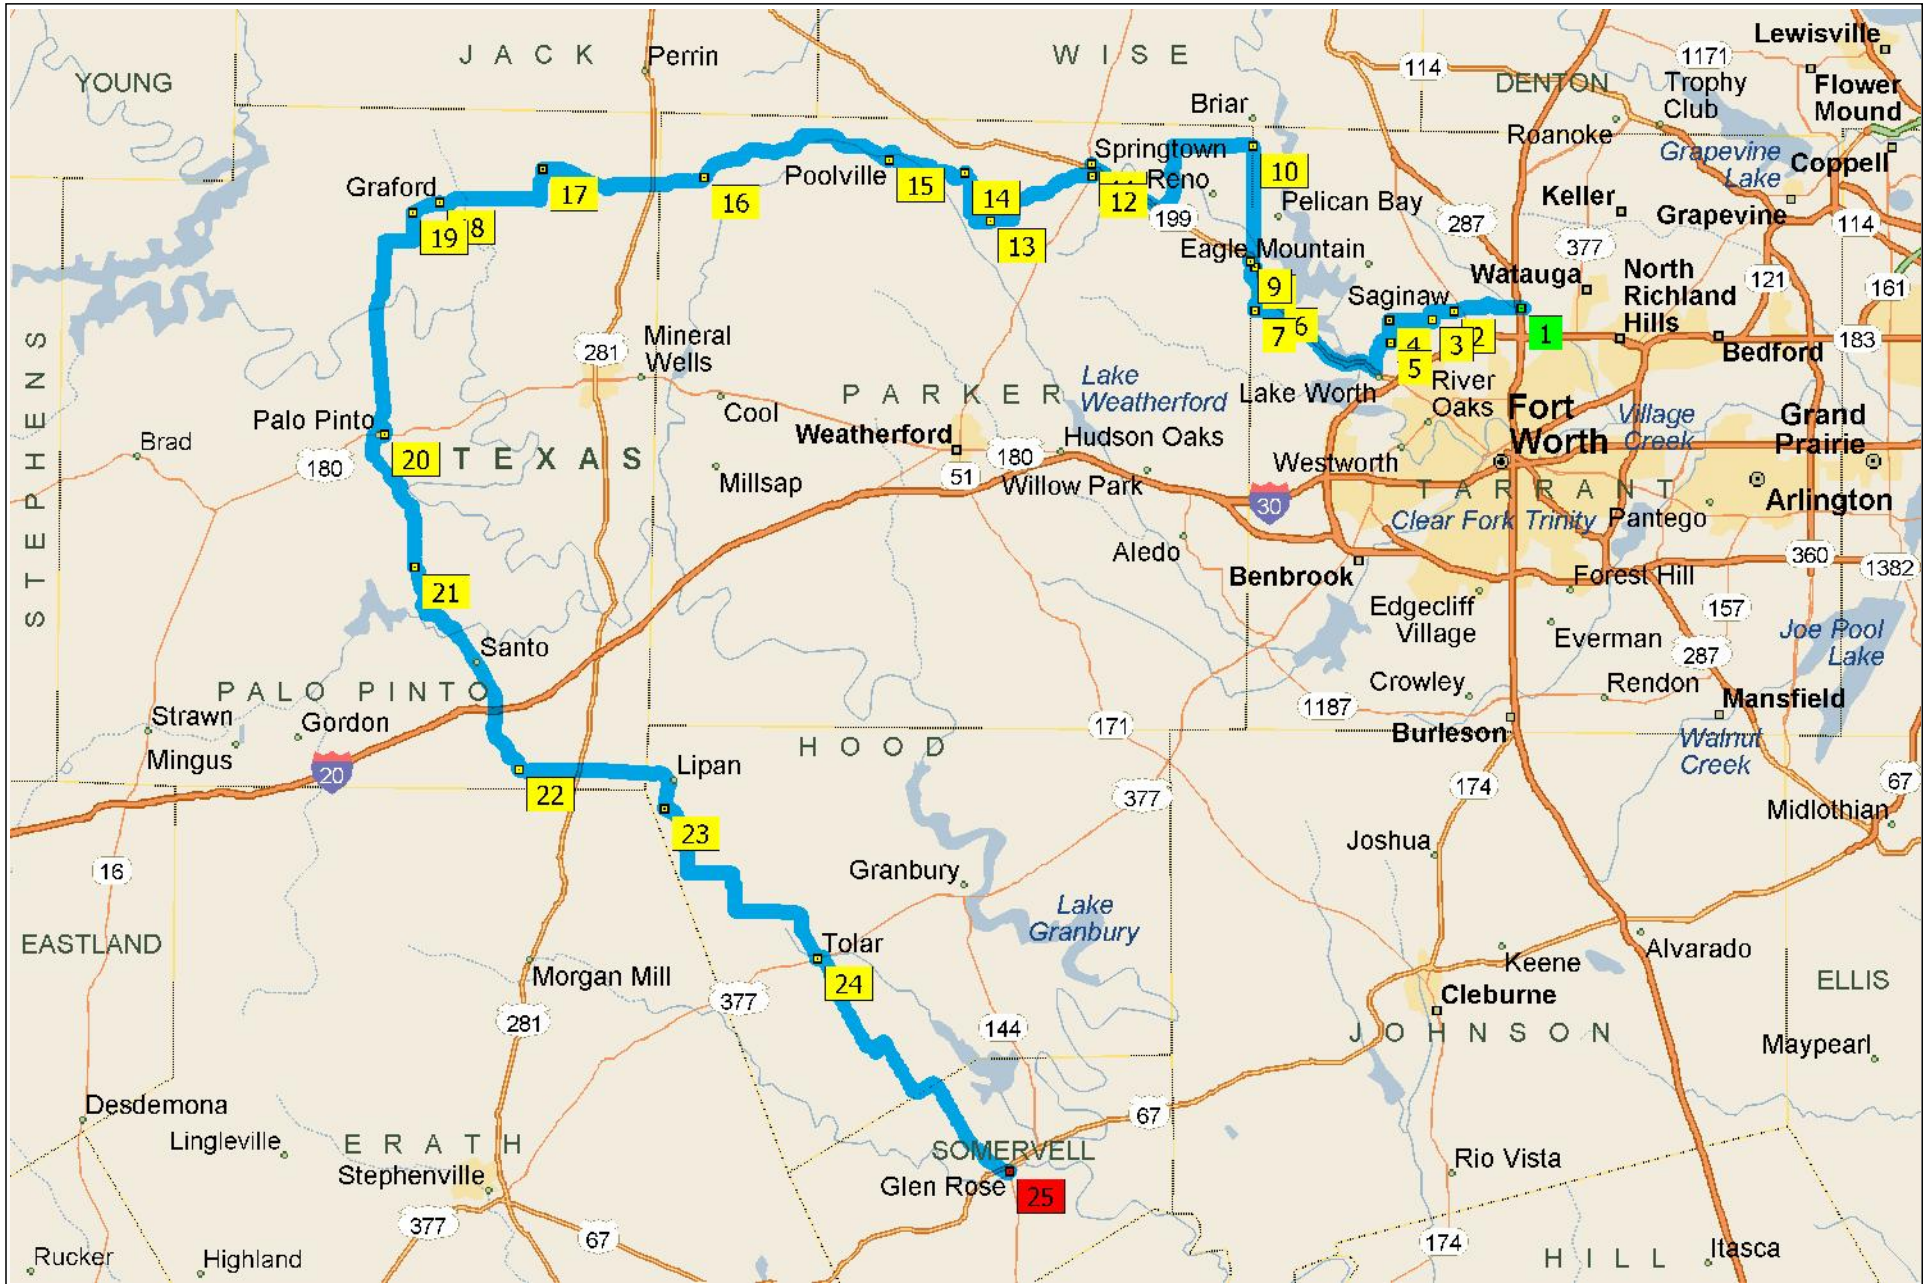

El Paseo-Fried Pie Place

Copyright © and (P) 1988–2009 Microsoft Corporation and/or its suppliers. All rights reserved. <http://www.microsoft.com/streets/>
Certain mapping and direction data © 2009 NAVTEQ. All rights reserved. The Data for areas of Canada includes information taken with permission from Canadian authorities, including: © Her Majesty the Queen in Right of Canada, © Queen's Printer for Ontario. NAVTEQ and NAVTEQ ON BOARD are trademarks of NAVTEQ. © 2009 Tele Atlas North America, Inc. All rights reserved. Tele Atlas and Tele Atlas North America are trademarks of Tele Atlas, Inc. © 2009 by Applied Geographic Systems. All rights reserved.