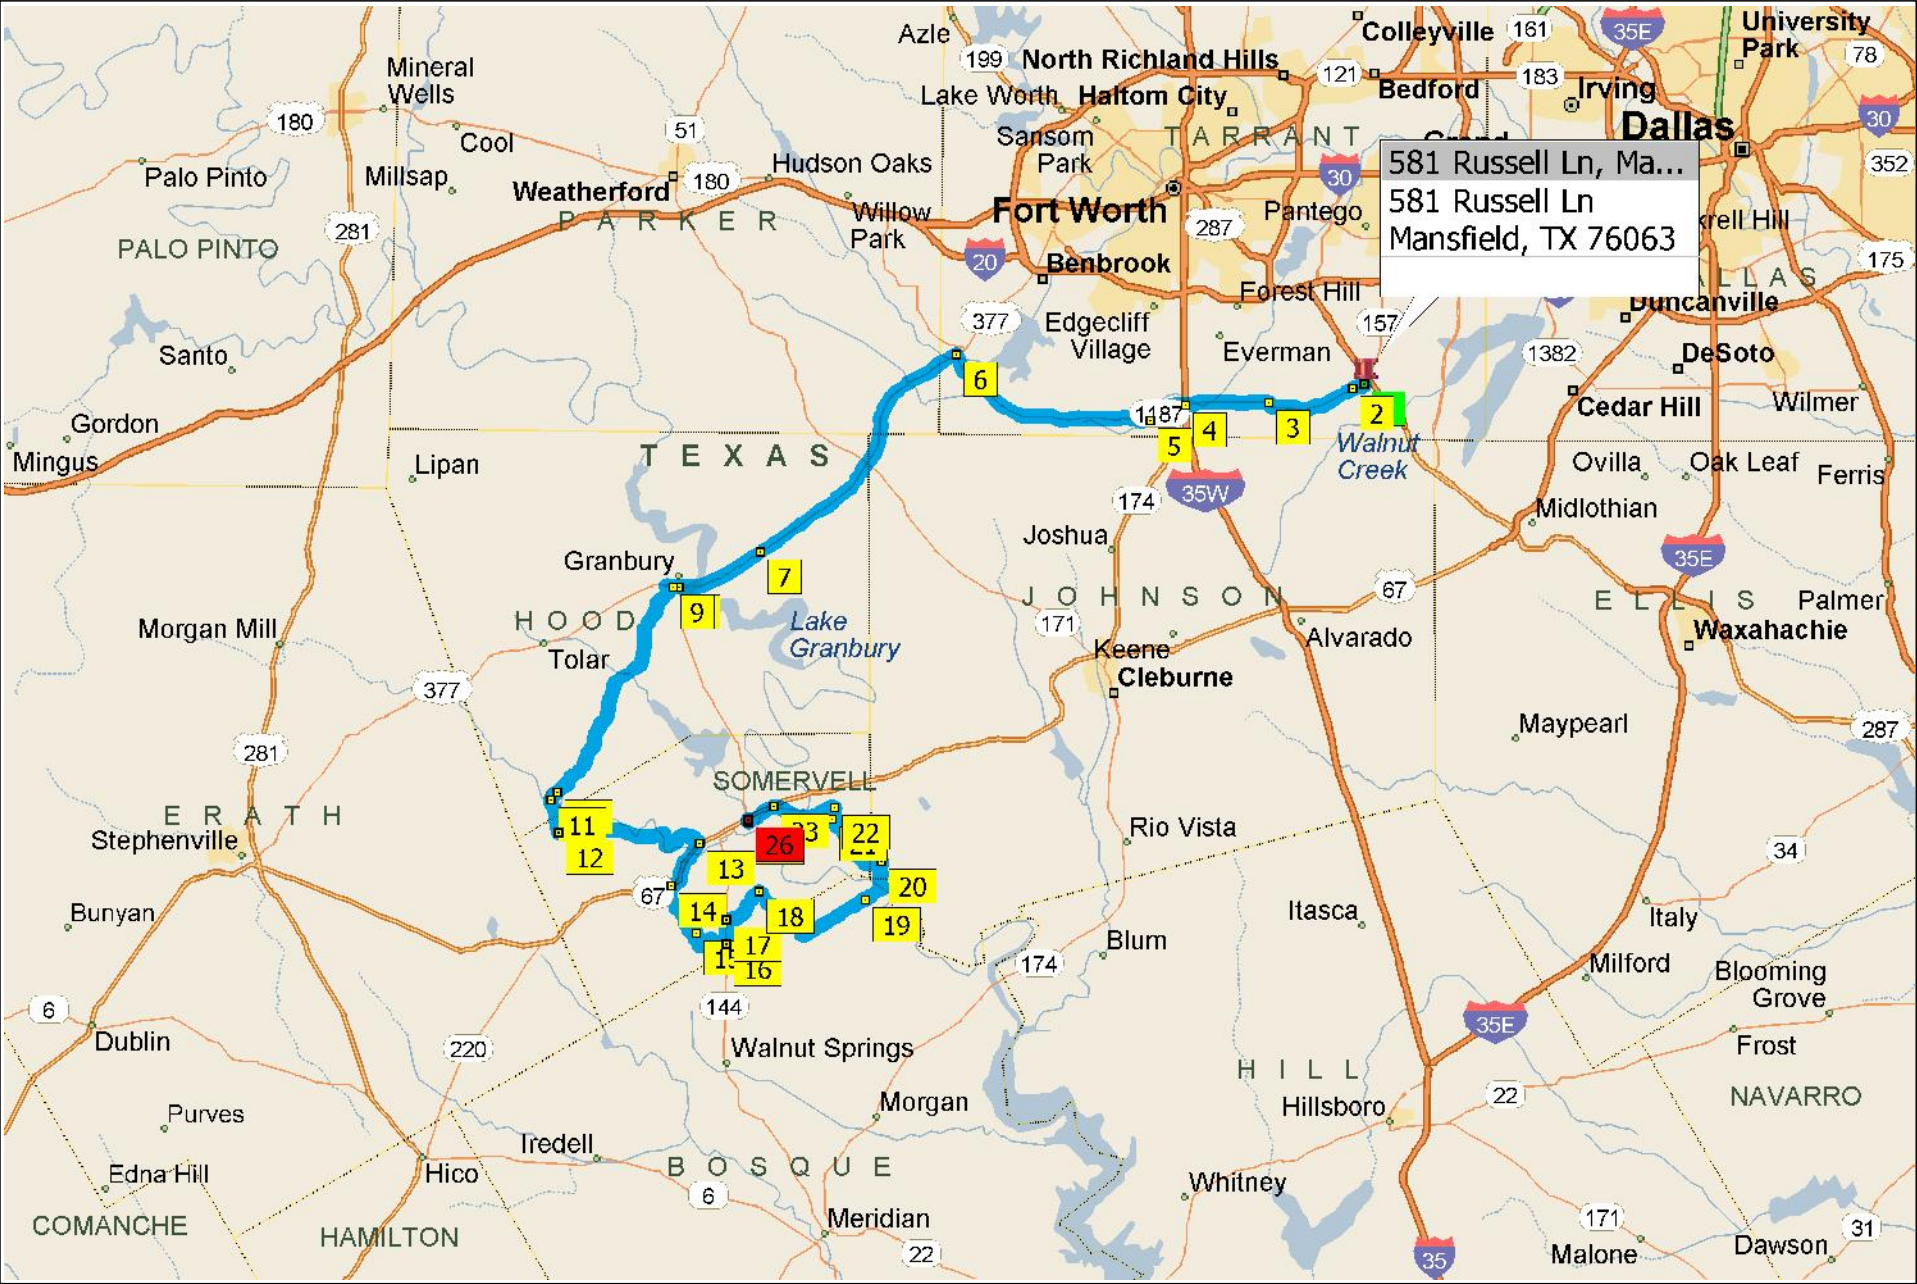

581 Russell Ln, Mansfield, TX 76063 to Van Zandt Rd, Glen Rose, TX 76043

Copyright © and (P) 1988–2009 Microsoft Corporation and/or its suppliers. All rights reserved. <http://www.microsoft.com/streets/>  
Certain mapping and direction data © 2009 NAVTEQ. All rights reserved. The Data for areas of Canada includes information taken with permission from Canadian authorities, including: © Her Majesty the Queen in Right of Canada, © Queen's Printer for Ontario. NAVTEQ and NAVTEQ ON BOARD are trademarks of NAVTEQ. © 2009 Tele Atlas North America, Inc. All rights reserved. Tele Atlas and Tele Atlas North America are trademarks of Tele Atlas, Inc. © 2009 by Applied Geographic Systems. All rights reserved.