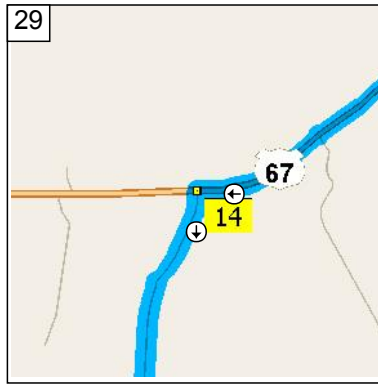

23
10:05 AM 58.0 mi
Bear RIGHT (West) onto FM-51 [FM-56] for 0.7 mi

24
10:06 AM 58.7 mi
Keep STRAIGHT onto FM-51 [Paluxy Hwy] for 4.2 mi

25
10:11 AM 62.9 mi
At Paluxy, stay on FM-51 [Paluxy Hwy] (South-West) for 0.6 mi

26
10:11 AM 63.4 mi
At 9850 FM-205, Bluff Dale, TX 76433, bear LEFT (South) onto FM-205 [FM-51] for 1.9 mi

27
10:13 AM 65.3 mi
At 6847 FM-205, Bluff Dale, TX 76433, stay on FM-205 (East) for 8.9 mi

10:22 AM 74.3 mi
 At 1200 W US-67, Glen Rose, TX 76043, turn RIGHT (South-West) onto US-67 [SW Big Bend Trail] for 2.9 mi