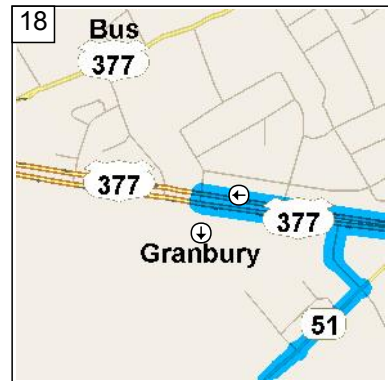

10
9:27 AM 24.8 mi
At US-377, Fort Worth, TX 76126, stay on FM-1187 E (North) for 32 yds

11
9:27 AM 24.8 mi
Turn LEFT (West) onto US-377 for 15.9 mi

12
9:42 AM 40.8 mi
At E Highway 377, Granbury, TX 76049, stay on US-377 (West) for 5.7 mi

13
9:49 AM 46.5 mi
Turn LEFT (South) onto N Meadows Dr, then immediately turn LEFT (East) onto US-377 for 0.7 mi

14
9:51 AM 47.2 mi
At US-377, Granbury, TX 76048, stay on US-377 (East) for 0.5 mi

15
9:52 AM 47.7 mi
Turn LEFT (North) onto Local road(s) for 21 yds

16
9:52 AM 47.7 mi
Turn LEFT (West) onto US-377 for 0.8 mi

17
9:54 AM 48.6 mi
At US-377, Granbury, TX 76048, stay on US-377 (West) for 0.4 mi

18
9:54 AM 49.0 mi
Turn LEFT (South) onto N Meadows Dr, then immediately turn LEFT (East) onto US-377 for 0.3 mi