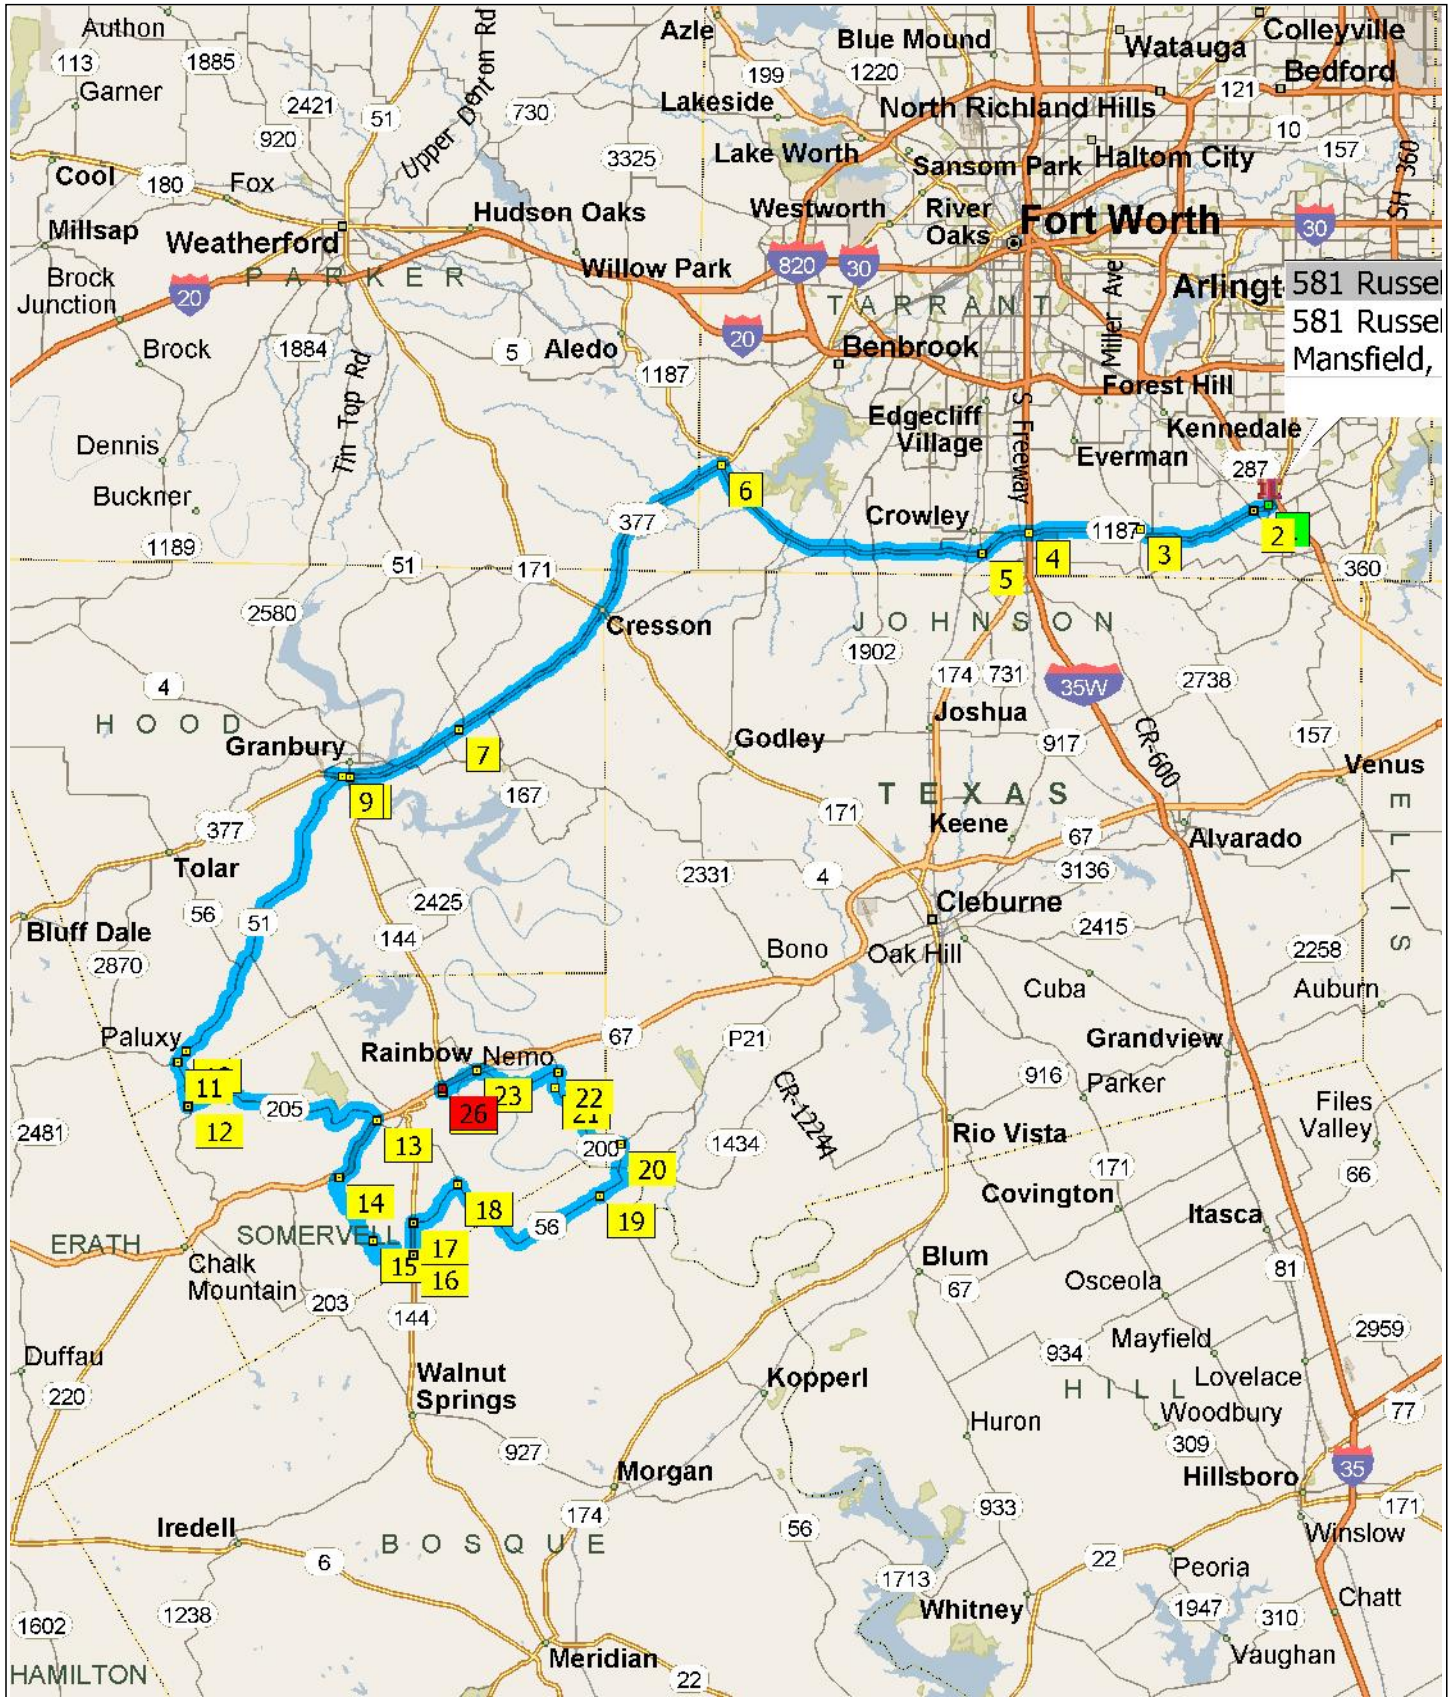

581 Russell Ln, Mansfield, TX 76063 to Van Zandt Rd, Glen Rose, TX 76043

107.5 miles; 2 hours, 12 minutes

9:00 AM 0.0 mi
 Depart 581 Russell Ln, Mansfield, TX 76063 [581 Russell Ln, Mansfield, TX 76063] on Local road(s) (South) for 87 yds

9:00 AM 0.1 mi
 Turn RIGHT (West) onto Russell Ln for 0.2 mi

9:01 AM 0.2 mi
 Bear RIGHT (West) onto W Debbie Ln for 0.5 mi

9:01 AM 0.7 mi
 At FM-1187, Mansfield, TX 76063, road name changes to (E) FM-1187 [Rendon Bloodworth Rd] for 5.1 mi

9:07 AM 5.8 mi
 At FM-1187, Fort Worth, TX 76140, stay on E FM-1187 [Oak Grove Rendon Rd] (West) for 4.6 mi

9:11 AM 10.4 mi
 At FM-1187, Burleson, TX 76028, stay on FM-1187 [E Rendon Crowley Rd] (West) for 2.2 mi

10
9:27 AM 24.8 mi
At US-377, Fort Worth, TX 76126, stay on FM-1187 E (North) for 32 yds

11
9:27 AM 24.8 mi
Turn LEFT (West) onto US-377 for 15.9 mi

12
9:42 AM 40.8 mi
At E Highway 377, Granbury, TX 76049, stay on US-377 (West) for 5.7 mi