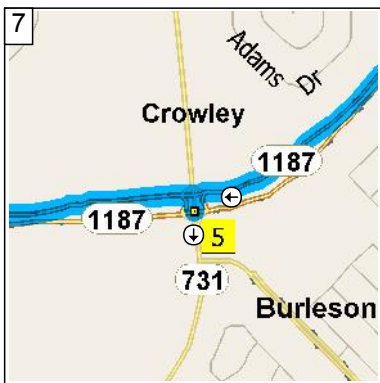

581 Russell Ln, Mansfield, TX 76063 to Van Zandt Rd, Glen Rose, TX 76043

107.5 miles; 2 hours, 12 minutes

9:00 AM 0.0 mi
 Depart 581 Russell Ln, Mansfield, TX 76063 [581 Russell Ln, Mansfield, TX 76063] on Local road(s) (South) for 87 yds

9:00 AM 0.1 mi
 Turn RIGHT (West) onto Russell Ln for 0.2 mi

9:01 AM 0.2 mi
 Bear RIGHT (West) onto W Debbie Ln for 0.5 mi

9:01 AM 0.7 mi
 At FM-1187, Mansfield, TX 76063, road name changes to (E) FM-1187 [Rendon Bloodworth Rd] for 5.1 mi

9:07 AM 5.8 mi
 At FM-1187, Fort Worth, TX 76140, stay on E FM-1187 [Oak Grove Rendon Rd] (West) for 4.6 mi

9:11 AM 10.4 mi
 At FM-1187, Burleson, TX 76028, stay on FM-1187 [E Rendon Crowley Rd] (West) for 2.2 mi

11:12 AM 107.3 mi
At 1857 County Road 312, Glen Rose, TX 76043, turn RIGHT (North-West) onto Local road(s) for 76 yds

11:12 AM 107.4 mi
At Van Zandt Rd, Glen Rose, TX 76043, turn RIGHT (North) onto Van Zandt Rd for 0.1 mi