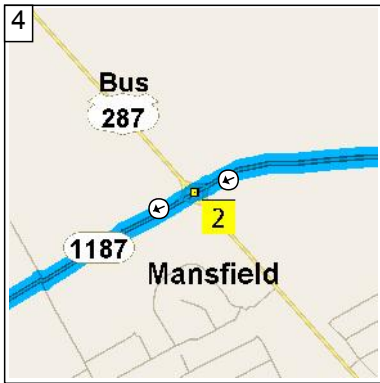

581 Russell Ln, Mansfield, TX 76063 to Van Zandt Rd, Glen Rose, TX 76043

107.5 miles; 2 hours, 12 minutes

9:00 AM 0.0 mi
 Depart 581 Russell Ln, Mansfield, TX 76063 [581 Russell Ln, Mansfield, TX 76063] on Local road(s) (South) for 87 yds

9:00 AM 0.1 mi
 Turn RIGHT (West) onto Russell Ln for 0.2 mi

9:01 AM 0.2 mi
 Bear RIGHT (West) onto W Debbie Ln for 0.5 mi

9:01 AM 0.7 mi
 At FM-1187, Mansfield, TX 76063, road name changes to (E) FM-1187 [Rendon Bloodworth Rd] for 5.1 mi

11:12 AM 107.3 mi
At 1857 County Road 312, Glen Rose, TX 76043, turn RIGHT (North-West) onto Local road(s) for 76 yds

11:12 AM 107.4 mi
At Van Zandt Rd, Glen Rose, TX 76043, turn RIGHT (North) onto Van Zandt Rd for 0.1 mi