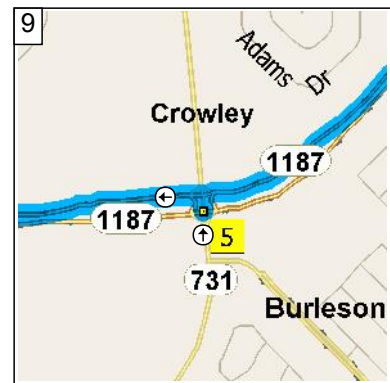

9:07 AM 5.8 mi
 At FM-1187, Fort Worth, TX 76140, stay on E FM-1187 [Oak Grove Rendon Rd] (West) for 4.6 mi

9:11 AM 10.4 mi
 At FM-1187, Burleson, TX 76028, stay on FM-1187 [E Rendon Crowley Rd] (West) for 2.2 mi

9:14 AM 12.6 mi
 Turn LEFT (South) onto FM-731 [S Crowley Rd] for 54 yds

9:14 AM 12.6 mi
 At E FM-1187, Crowley, TX 76036, return North on FM-731 [S Crowley Rd] for 54 yds

9:14 AM 12.6 mi
 Turn LEFT (West) onto FM-1187 (E) for 12.2 mi

11:12 AM 107.3 mi
At 1857 County Road 312, Glen Rose, TX 76043, turn RIGHT (North-West) onto Local road(s) for 76 yds

11:12 AM 107.4 mi
At Van Zandt Rd, Glen Rose, TX 76043, turn RIGHT (North) onto Van Zandt Rd for 0.1 mi

11:12 AM 107.5 mi
Arrive Van Zandt Rd, Glen Rose, TX 76043