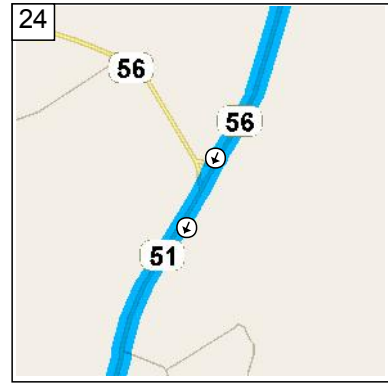

19
9:56 AM 49.3 mi
Turn RIGHT (South) onto Local road(s) for 0.1 mi

20
9:57 AM 49.4 mi
Turn RIGHT (South-West) onto FM-51 for 0.9 mi

21
9:58 AM 50.3 mi
Keep STRAIGHT onto FM-51 [Paluxy Hwy] for 7.5 mi

22
10:05 AM 57.8 mi
Bear RIGHT (South-West) onto Local road(s) for 0.1 mi

23
10:05 AM 58.0 mi
Bear RIGHT (West) onto FM-51 [FM-56] for 0.7 mi

24
10:06 AM 58.7 mi
Keep STRAIGHT onto FM-51 [Paluxy Hwy] for 4.2 mi

25
10:11 AM 62.9 mi
At Paluxy, stay on FM-51 [Paluxy Hwy] (South-West) for 0.6 mi

26
10:11 AM 63.4 mi
At 9850 FM-205, Bluff Dale, TX 76433, bear LEFT (South) onto FM-205 [FM-51] for 1.9 mi

27
10:13 AM 65.3 mi
At 6847 FM-205, Bluff Dale, TX 76433, stay on FM-205 (East) for 8.9 mi

10:22 AM 74.3 mi
 At 1200 W US-67, Glen Rose, TX 76043, turn RIGHT (South-West) onto US-67 [SW Big Bend Trail] for 2.9 mi