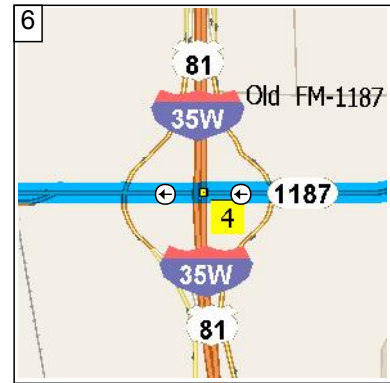

581 Russell Ln, Mansfield, TX 76063 to Van Zandt Rd, Glen Rose, TX 76043

107.5 miles; 2 hours, 12 minutes

9:00 AM 0.0 mi
 Depart 581 Russell Ln, Mansfield, TX 76063 [581 Russell Ln, Mansfield, TX 76063] on Local road(s) (South) for 87 yds

9:00 AM 0.1 mi
 Turn RIGHT (West) onto Russell Ln for 0.2 mi

9:01 AM 0.2 mi
 Bear RIGHT (West) onto W Debbie Ln for 0.5 mi

9:01 AM 0.7 mi
 At FM-1187, Mansfield, TX 76063, road name changes to (E) FM-1187 [Rendon Bloodworth Rd] for 5.1 mi

9:07 AM 5.8 mi
 At FM-1187, Fort Worth, TX 76140, stay on E FM-1187 [Oak Grove Rendon Rd] (West) for 4.6 mi

9:11 AM 10.4 mi
 At FM-1187, Burleson, TX 76028, stay on FM-1187 [E Rendon Crowley Rd] (West) for 2.2 mi