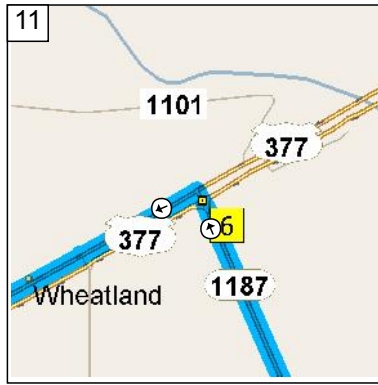

9:07 AM 5.8 mi
 At FM-1187, Fort Worth, TX 76140, stay on E FM-1187 [Oak Grove Rendon Rd] (West) for 4.6 mi

9:11 AM 10.4 mi
 At FM-1187, Burleson, TX 76028, stay on FM-1187 [E Rendon Crowley Rd] (West) for 2.2 mi

9:14 AM 12.6 mi
 Turn LEFT (South) onto FM-731 [S Crowley Rd] for 54 yds

9:14 AM 12.6 mi
 At E FM-1187, Crowley, TX 76036, return North on FM-731 [S Crowley Rd] for 54 yds

9:14 AM 12.6 mi
 Turn LEFT (West) onto FM-1187 (E) for 12.2 mi

10
9:27 AM 24.8 mi
At US-377, Fort Worth, TX 76126, stay on FM-1187 E (North) for 32 yds

11
9:27 AM 24.8 mi
Turn LEFT (West) onto US-377 for 15.9 mi

12
9:42 AM 40.8 mi
At E Highway 377, Granbury, TX 76049, stay on US-377 (West) for 5.7 mi