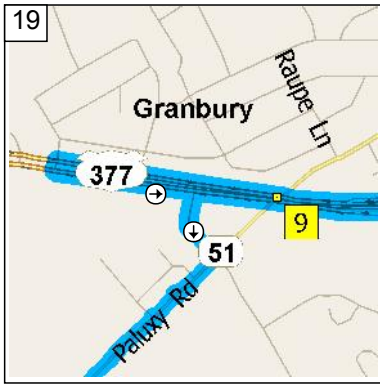

10
9:27 AM 24.8 mi
At US-377, Fort Worth, TX 76126, stay on FM-1187 E (North) for 32 yds

11
9:27 AM 24.8 mi
Turn LEFT (West) onto US-377 for 15.9 mi

12
9:42 AM 40.8 mi
At E Highway 377, Granbury, TX 76049, stay on US-377 (West) for 5.7 mi

13
9:49 AM 46.5 mi
Turn LEFT (South) onto N Meadows Dr, then immediately turn LEFT (East) onto US-377 for 0.7 mi

14
9:51 AM 47.2 mi
At US-377, Granbury, TX 76048, stay on US-377 (East) for 0.5 mi

15
9:52 AM 47.7 mi
Turn LEFT (North) onto Local road(s) for 21 yds

16
9:52 AM 47.7 mi
Turn LEFT (West) onto US-377 for 0.8 mi

17
9:54 AM 48.6 mi
At US-377, Granbury, TX 76048, stay on US-377 (West) for 0.4 mi

18
9:54 AM 49.0 mi
Turn LEFT (South) onto N Meadows Dr, then immediately turn LEFT (East) onto US-377 for 0.3 mi

11:12 AM 107.5 mi
Arrive Van Zandt Rd, Glen Rose, TX 76043