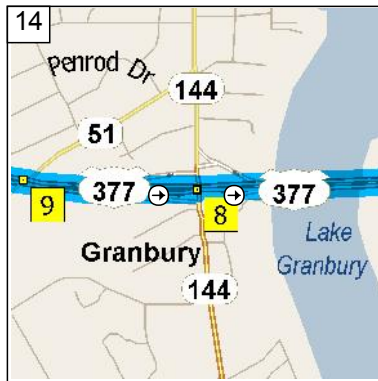

10
9:27 AM 24.8 mi
At US-377, Fort Worth, TX 76126, stay on FM-1187 E (North) for 32 yds

11
9:27 AM 24.8 mi
Turn LEFT (West) onto US-377 for 15.9 mi

12
9:42 AM 40.8 mi
At E Highway 377, Granbury, TX 76049, stay on US-377 (West) for 5.7 mi

13
9:49 AM 46.5 mi
Turn LEFT (South) onto N Meadows Dr, then immediately turn LEFT (East) onto US-377 for 0.7 mi

14
9:51 AM 47.2 mi
At US-377, Granbury, TX 76048, stay on US-377 (East) for 0.5 mi

15
9:52 AM 47.7 mi
Turn LEFT (North) onto Local road(s) for 21 yds

11:12 AM 107.5 mi
Arrive Van Zandt Rd, Glen Rose, TX 76043