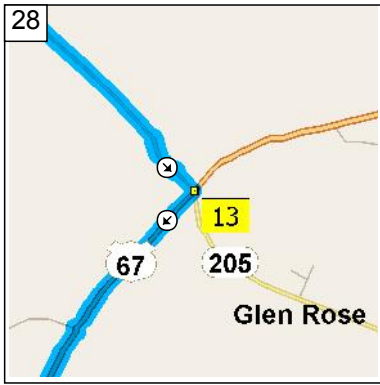

23
10:05 AM 58.0 mi
Bear RIGHT (West) onto FM-51 [FM-56] for 0.7 mi

24
10:06 AM 58.7 mi
Keep STRAIGHT onto FM-51 [Paluxy Hwy] for 4.2 mi

25
10:11 AM 62.9 mi
At Paluxy, stay on FM-51 [Paluxy Hwy] (South-West) for 0.6 mi

26
10:11 AM 63.4 mi
At 9850 FM-205, Bluff Dale, TX 76433, bear LEFT (South) onto FM-205 [FM-51] for 1.9 mi

27
10:13 AM 65.3 mi
At 6847 FM-205, Bluff Dale, TX 76433, stay on FM-205 (East) for 8.9 mi

10:22 AM 74.3 mi
 At 1200 W US-67, Glen Rose, TX 76043, turn RIGHT (South-West) onto US-67 [SW Big Bend Trail] for 2.9 mi