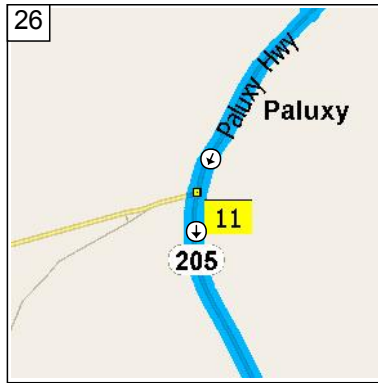

26
10:11 AM 63.4 mi
At 9850 FM-205, Bluff Dale, TX 76433, bear LEFT (South) onto FM-205 [FM-51] for 1.9 mi

27
10:13 AM 65.3 mi
At 6847 FM-205, Bluff Dale, TX 76433, stay on FM-205 (East) for 8.9 mi

10:22 AM 74.3 mi
 At 1200 W US-67, Glen Rose, TX 76043, turn RIGHT (South-West) onto US-67 [SW Big Bend Trail] for 2.9 mi