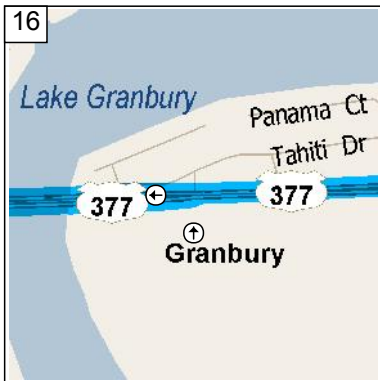

10
9:27 AM 24.8 mi
At US-377, Fort Worth, TX 76126, stay on FM-1187 E (North) for 32 yds

11
9:27 AM 24.8 mi
Turn LEFT (West) onto US-377 for 15.9 mi

12
9:42 AM 40.8 mi
At E Highway 377, Granbury, TX 76049, stay on US-377 (West) for 5.7 mi

13
9:49 AM 46.5 mi
Turn LEFT (South) onto N Meadows Dr, then immediately turn LEFT (East) onto US-377 for 0.7 mi

14
9:51 AM 47.2 mi
At US-377, Granbury, TX 76048, stay on US-377 (East) for 0.5 mi

15
9:52 AM 47.7 mi
Turn LEFT (North) onto Local road(s) for 21 yds

11:12 AM 107.3 mi
At 1857 County Road 312, Glen Rose, TX 76043, turn RIGHT (North-West) onto Local road(s) for 76 yds

11:12 AM 107.4 mi
At Van Zandt Rd, Glen Rose, TX 76043, turn RIGHT (North) onto Van Zandt Rd for 0.1 mi

11:12 AM 107.5 mi
Arrive Van Zandt Rd, Glen Rose, TX 76043