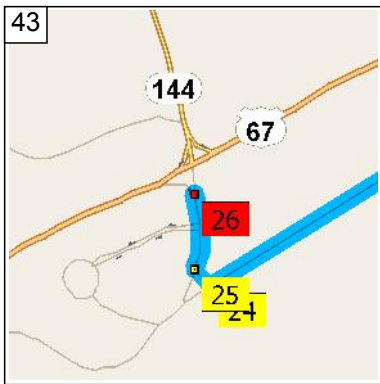

11:12 AM 107.5 mi
Arrive Van Zandt Rd, Glen Rose, TX 76043