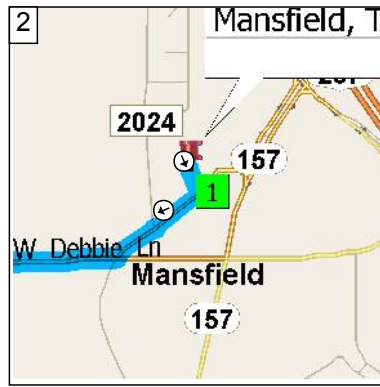

581 Russell Ln, Mansfield, TX 76063 to Van Zandt Rd, Glen Rose, TX 76043

107.5 miles; 2 hours, 12 minutes

9:00 AM 0.0 mi
 Depart 581 Russell Ln, Mansfield, TX 76063 [581 Russell Ln, Mansfield, TX 76063] on Local road(s) (South) for 87 yds

9:00 AM 0.1 mi
 Turn RIGHT (West) onto Russell Ln for 0.2 mi

9:01 AM 0.2 mi
 Bear RIGHT (West) onto W Debbie Ln for 0.5 mi

9:01 AM 0.7 mi
 At FM-1187, Mansfield, TX 76063, road name changes to (E) FM-1187 [Rendon Bloodworth Rd] for 5.1 mi

9:07 AM 5.8 mi
 At FM-1187, Fort Worth, TX 76140, stay on E FM-1187 [Oak Grove Rendon Rd] (West) for 4.6 mi

9:11 AM 10.4 mi
 At FM-1187, Burleson, TX 76028, stay on FM-1187 [E Rendon Crowley Rd] (West) for 2.2 mi