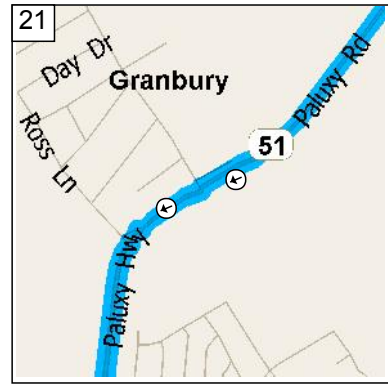

16
9:52 AM 47.7 mi
Turn LEFT (West) onto US-377 for 0.8 mi

17
9:54 AM 48.6 mi
At US-377, Granbury, TX 76048, stay on US-377 (West) for 0.4 mi

18
9:54 AM 49.0 mi
Turn LEFT (South) onto N Meadows Dr, then immediately turn LEFT (East) onto US-377 for 0.3 mi

19
9:56 AM 49.3 mi
Turn RIGHT (South) onto Local road(s) for 0.1 mi

20
9:57 AM 49.4 mi
Turn RIGHT (South-West) onto FM-51 for 0.9 mi

21
9:58 AM 50.3 mi
Keep STRAIGHT onto FM-51 [Paluxy Hwy] for 7.5 mi

22
10:05 AM 57.8 mi
Bear RIGHT (South-West) onto Local road(s) for 0.1 mi

26
10:11 AM 63.4 mi
At 9850 FM-205, Bluff Dale, TX 76433, bear LEFT (South) onto FM-205 [FM-51] for 1.9 mi

27
10:13 AM 65.3 mi
At 6847 FM-205, Bluff Dale, TX 76433, stay on FM-205 (East) for 8.9 mi

10:22 AM 74.3 mi
 At 1200 W US-67, Glen Rose, TX 76043, turn RIGHT (South-West) onto US-67 [SW Big Bend Trail] for 2.9 mi

11:12 AM 107.5 mi
Arrive Van Zandt Rd, Glen Rose, TX 76043