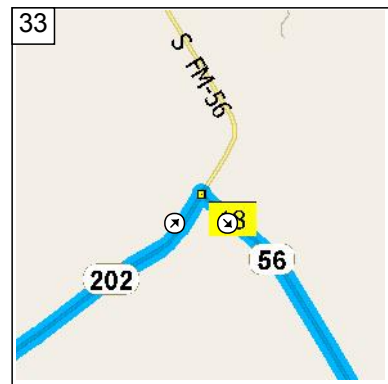

10:44 AM 87.1 mi
At FM-56, Glen Rose, TX 76043, turn RIGHT (South-East) onto FM-56 for 7.5 mi