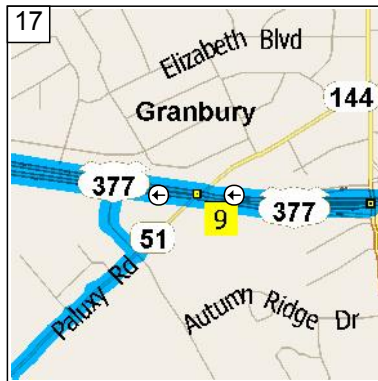

10
9:27 AM 24.8 mi
At US-377, Fort Worth, TX 76126, stay on FM-1187 E (North) for 32 yds

11
9:27 AM 24.8 mi
Turn LEFT (West) onto US-377 for 15.9 mi

12
9:42 AM 40.8 mi
At E Highway 377, Granbury, TX 76049, stay on US-377 (West) for 5.7 mi

13
9:49 AM 46.5 mi
Turn LEFT (South) onto N Meadows Dr, then immediately turn LEFT (East) onto US-377 for 0.7 mi

14
9:51 AM 47.2 mi
At US-377, Granbury, TX 76048, stay on US-377 (East) for 0.5 mi

15
9:52 AM 47.7 mi
Turn LEFT (North) onto Local road(s) for 21 yds

16
9:52 AM 47.7 mi
Turn LEFT (West) onto US-377 for 0.8 mi

17
9:54 AM 48.6 mi
At US-377, Granbury, TX 76048, stay on US-377 (West) for 0.4 mi

18
9:54 AM 49.0 mi
Turn LEFT (South) onto N Meadows Dr, then immediately turn LEFT (East) onto US-377 for 0.3 mi