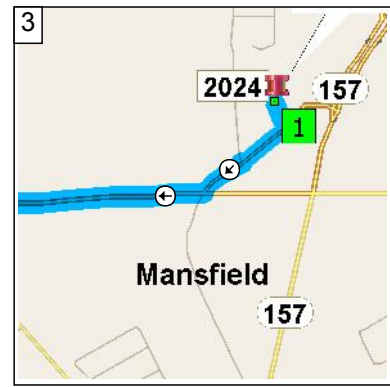

581 Russell Ln, Mansfield, TX 76063 to Van Zandt Rd, Glen Rose, TX 76043

107.5 miles; 2 hours, 12 minutes

9:00 AM 0.0 mi
 Depart 581 Russell Ln, Mansfield, TX 76063 [581 Russell Ln, Mansfield, TX 76063] on Local road(s) (South) for 87 yds

9:00 AM 0.1 mi
 Turn RIGHT (West) onto Russell Ln for 0.2 mi

9:01 AM 0.2 mi
 Bear RIGHT (West) onto W Debbie Ln for 0.5 mi

9:01 AM 0.7 mi
 At FM-1187, Mansfield, TX 76063, road name changes to (E) FM-1187 [Rendon Bloodworth Rd] for 5.1 mi

9:07 AM 5.8 mi
 At FM-1187, Fort Worth, TX 76140, stay on E FM-1187 [Oak Grove Rendon Rd] (West) for 4.6 mi

9:11 AM 10.4 mi
 At FM-1187, Burleson, TX 76028, stay on FM-1187 [E Rendon Crowley Rd] (West) for 2.2 mi

11:12 AM 107.5 mi
Arrive Van Zandt Rd, Glen Rose, TX 76043