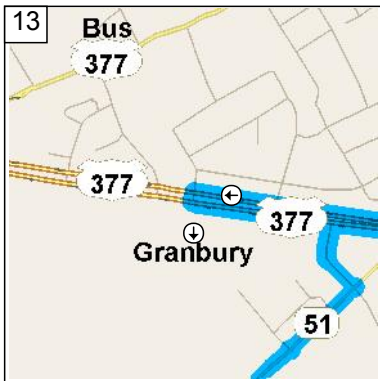

9:07 AM 5.8 mi
 At FM-1187, Fort Worth, TX 76140, stay on E FM-1187 [Oak Grove Rendon Rd] (West) for 4.6 mi

9:11 AM 10.4 mi
 At FM-1187, Burleson, TX 76028, stay on FM-1187 [E Rendon Crowley Rd] (West) for 2.2 mi

9:14 AM 12.6 mi
 Turn LEFT (South) onto FM-731 [S Crowley Rd] for 54 yds

9:14 AM 12.6 mi
 At E FM-1187, Crowley, TX 76036, return North on FM-731 [S Crowley Rd] for 54 yds

9:14 AM 12.6 mi
 Turn LEFT (West) onto FM-1187 (E) for 12.2 mi

10
9:27 AM 24.8 mi
At US-377, Fort Worth, TX 76126, stay on FM-1187 E (North) for 32 yds

11
9:27 AM 24.8 mi
Turn LEFT (West) onto US-377 for 15.9 mi

12
9:42 AM 40.8 mi
At E Highway 377, Granbury, TX 76049, stay on US-377 (West) for 5.7 mi