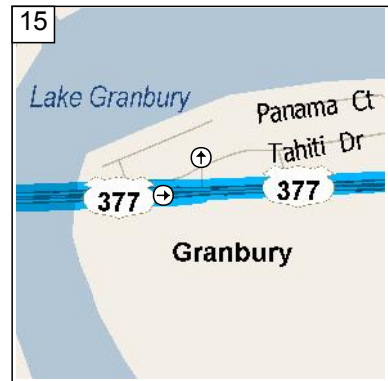

10
9:27 AM 24.8 mi
At US-377, Fort Worth, TX 76126, stay on FM-1187 E (North) for 32 yds

11
9:27 AM 24.8 mi
Turn LEFT (West) onto US-377 for 15.9 mi

12
9:42 AM 40.8 mi
At E Highway 377, Granbury, TX 76049, stay on US-377 (West) for 5.7 mi

13
9:49 AM 46.5 mi
Turn LEFT (South) onto N Meadows Dr, then immediately turn LEFT (East) onto US-377 for 0.7 mi

14
9:51 AM 47.2 mi
At US-377, Granbury, TX 76048, stay on US-377 (East) for 0.5 mi

15
9:52 AM 47.7 mi
Turn LEFT (North) onto Local road(s) for 21 yds

11:12 AM 107.3 mi
At 1857 County Road 312, Glen Rose, TX 76043, turn RIGHT (North-West) onto Local road(s) for 76 yds

11:12 AM 107.4 mi
At Van Zandt Rd, Glen Rose, TX 76043, turn RIGHT (North) onto Van Zandt Rd for 0.1 mi

11:12 AM 107.5 mi
Arrive Van Zandt Rd, Glen Rose, TX 76043