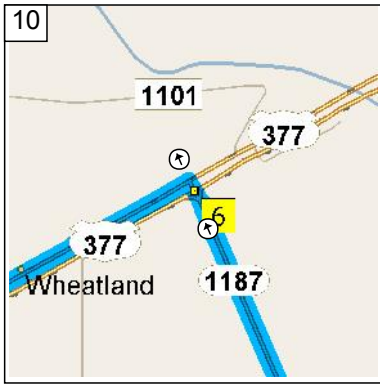

581 Russell Ln, Mansfield, TX 76063 to Van Zandt Rd, Glen Rose, TX 76043

107.5 miles; 2 hours, 12 minutes

9:00 AM 0.0 mi
 Depart 581 Russell Ln, Mansfield, TX 76063 [581 Russell Ln, Mansfield, TX 76063] on Local road(s) (South) for 87 yds

9:07 AM 5.8 mi
 At FM-1187, Fort Worth, TX 76140, stay on E FM-1187 [Oak Grove Rendon Rd] (West) for 4.6 mi

9:11 AM 10.4 mi
 At FM-1187, Burleson, TX 76028, stay on FM-1187 [E Rendon Crowley Rd] (West) for 2.2 mi

9:14 AM 12.6 mi
 Turn LEFT (South) onto FM-731 [S Crowley Rd] for 54 yds

9:14 AM 12.6 mi
 At E FM-1187, Crowley, TX 76036, return North on FM-731 [S Crowley Rd] for 54 yds

9:14 AM 12.6 mi
 Turn LEFT (West) onto FM-1187 (E) for 12.2 mi

10
9:27 AM 24.8 mi
At US-377, Fort Worth, TX 76126, stay on FM-1187 E (North) for 32 yds

11
9:27 AM 24.8 mi
Turn LEFT (West) onto US-377 for 15.9 mi

12
9:42 AM 40.8 mi
At E Highway 377, Granbury, TX 76049, stay on US-377 (West) for 5.7 mi