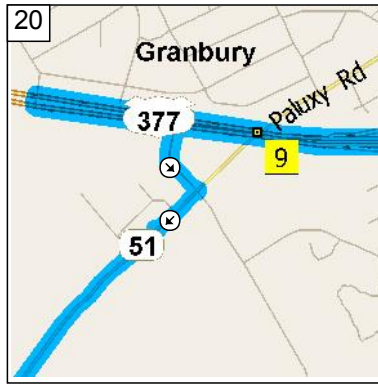

16
9:52 AM 47.7 mi
Turn LEFT (West) onto US-377 for 0.8 mi

17
9:54 AM 48.6 mi
At US-377, Granbury, TX 76048, stay on US-377 (West) for 0.4 mi

18
9:54 AM 49.0 mi
Turn LEFT (South) onto N Meadows Dr, then immediately turn LEFT (East) onto US-377 for 0.3 mi

19
9:56 AM 49.3 mi
Turn RIGHT (South) onto Local road(s) for 0.1 mi

20
9:57 AM 49.4 mi
Turn RIGHT (South-West) onto FM-51 for 0.9 mi

21
9:58 AM 50.3 mi
Keep STRAIGHT onto FM-51 [Paluxy Hwy] for 7.5 mi

22
10:05 AM 57.8 mi
Bear RIGHT (South-West) onto Local road(s) for 0.1 mi

26
10:11 AM 63.4 mi
At 9850 FM-205, Bluff Dale, TX 76433, bear LEFT (South) onto FM-205 [FM-51] for 1.9 mi

27
10:13 AM 65.3 mi
At 6847 FM-205, Bluff Dale, TX 76433, stay on FM-205 (East) for 8.9 mi

10:22 AM 74.3 mi
 At 1200 W US-67, Glen Rose, TX 76043, turn RIGHT (South-West) onto US-67 [SW Big Bend Trail] for 2.9 mi