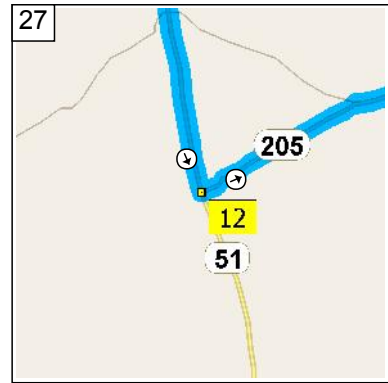

23
10:05 AM 58.0 mi
Bear RIGHT (West) onto FM-51 [FM-56] for 0.7 mi

24
10:06 AM 58.7 mi
Keep STRAIGHT onto FM-51 [Paluxy Hwy] for 4.2 mi

25
10:11 AM 62.9 mi
At Paluxy, stay on FM-51 [Paluxy Hwy] (South-West) for 0.6 mi

26
10:11 AM 63.4 mi
At 9850 FM-205, Bluff Dale, TX 76433, bear LEFT (South) onto FM-205 [FM-51] for 1.9 mi

27
10:13 AM 65.3 mi
At 6847 FM-205, Bluff Dale, TX 76433, stay on FM-205 (East) for 8.9 mi

10:22 AM 74.3 mi
 At 1200 W US-67, Glen Rose, TX 76043, turn RIGHT (South-West) onto US-67 [SW Big Bend Trail] for 2.9 mi