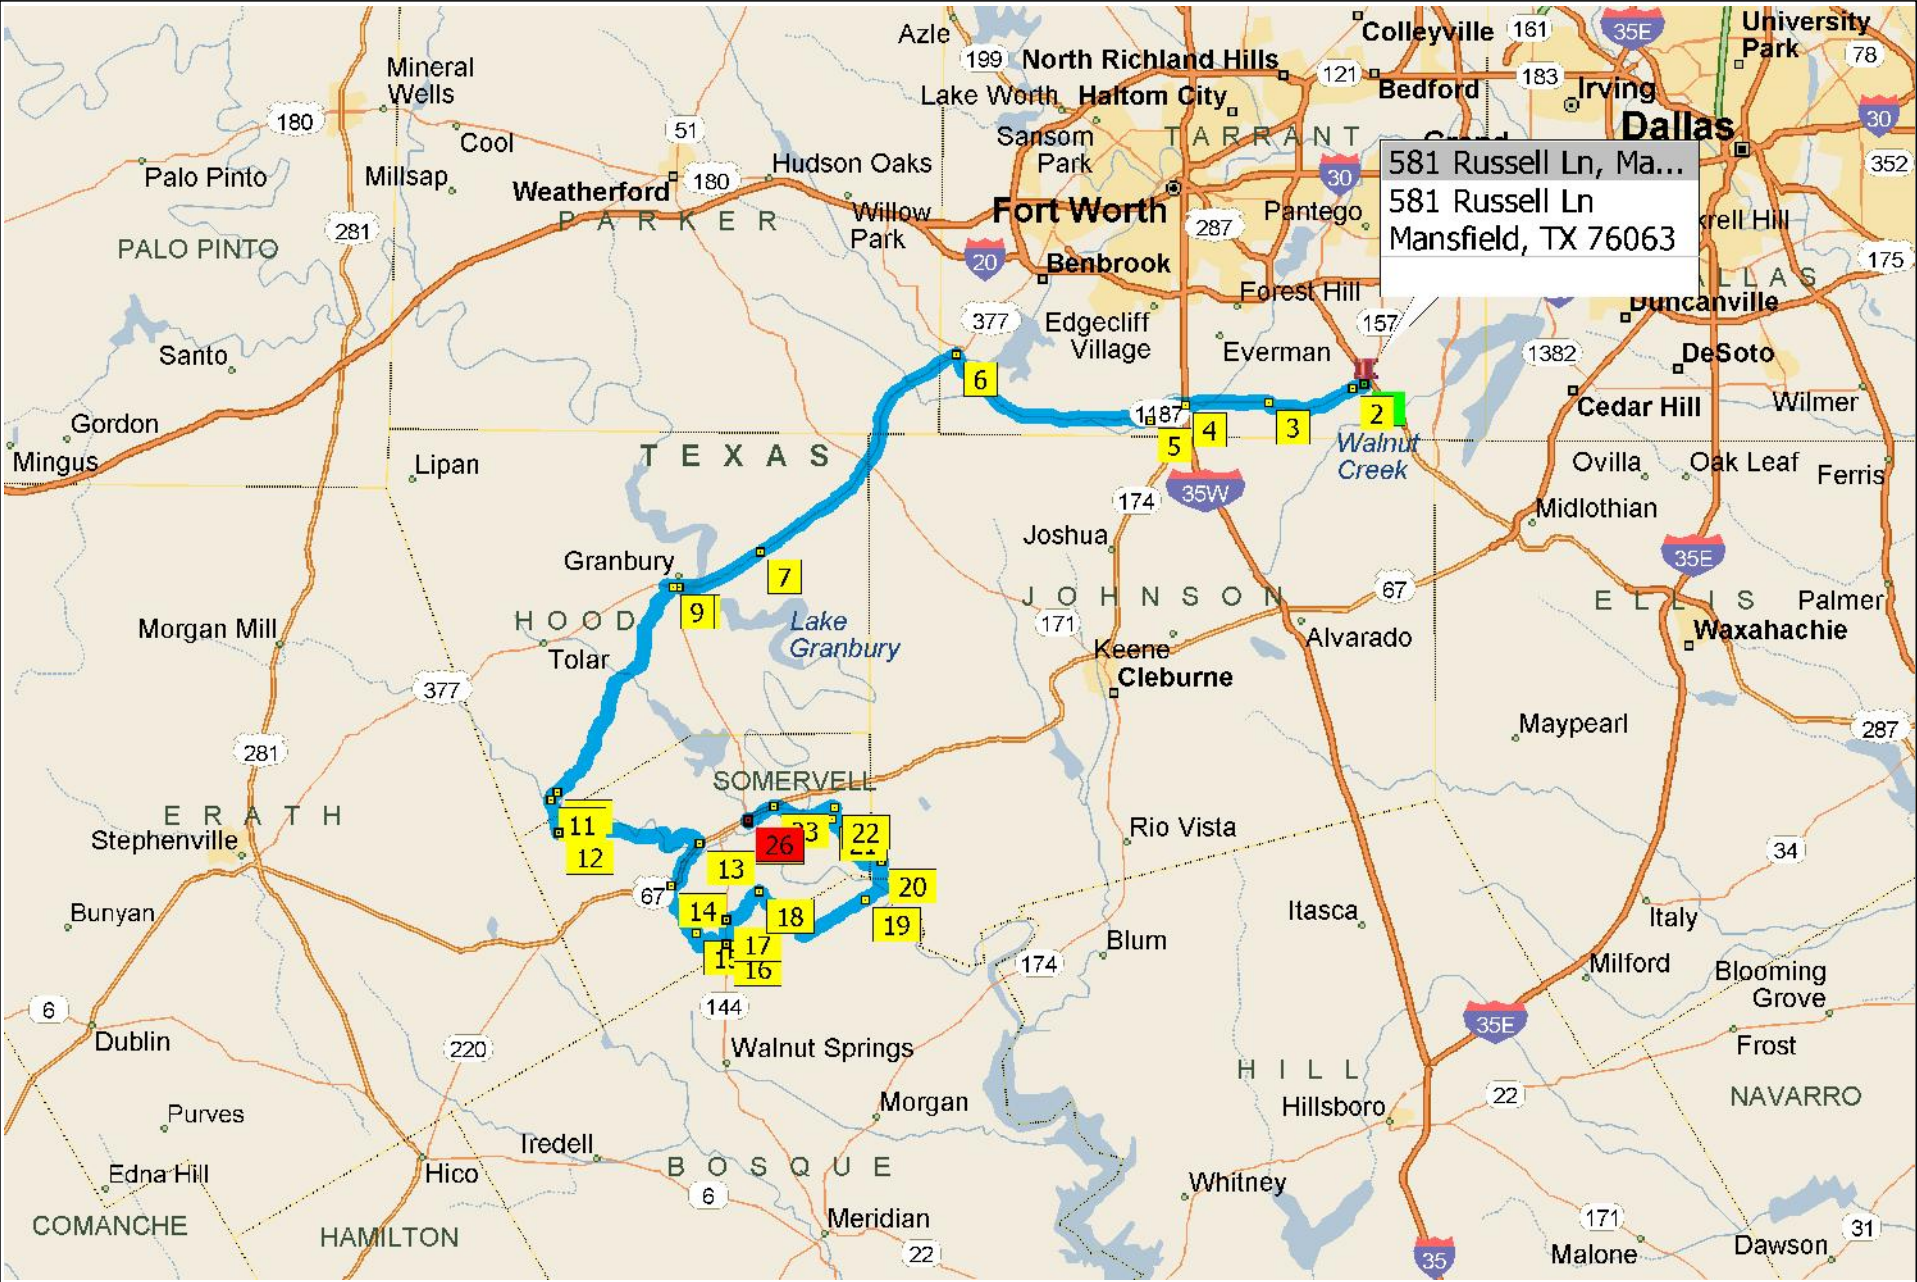

581 Russell Ln, Mansfield, TX 76063 to Van Zandt Rd, Glen Rose, TX 76043

Copyright © and (P) 1988–2009 Microsoft Corporation and/or its suppliers. All rights reserved. <http://www.microsoft.com/streets/>
Certain mapping and direction data © 2009 NAVTEQ. All rights reserved. The Data for areas of Canada includes information taken with permission from Canadian authorities, including: © Her Majesty the Queen in Right of Canada, © Queen's Printer for Ontario. NAVTEQ and NAVTEQ ON BOARD are trademarks of NAVTEQ. © 2009 Tele Atlas North America, Inc. All rights reserved. Tele Atlas and Tele Atlas North America are trademarks of Tele Atlas, Inc. © 2009 by Applied Geographic Systems. All rights reserved.