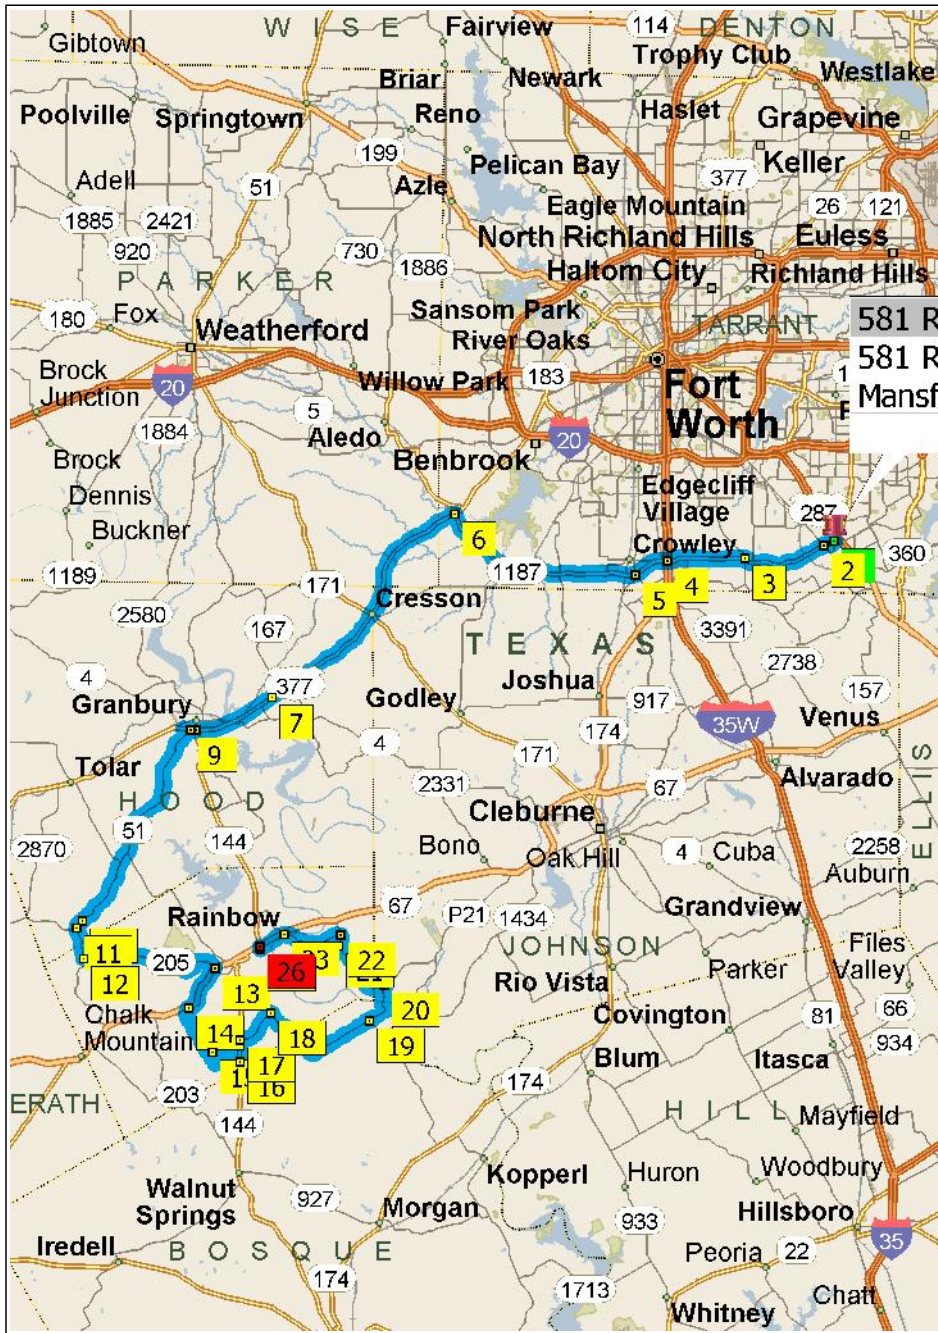

581 Russell Ln, Mansfield, TX 76063 to Van Zandt Rd, Glen Rose, TX 76043

107.5 miles; 2 hours, 12 minutes

9:00 AM	0.0 mi	1 Depart 581 Russell Ln, Mansfield, TX 76063 [581 Russell Ln, Mansfield, TX 76063] on Local road(s) (South) for 87 yds
9:00 AM	0.1 mi	Turn RIGHT (West) onto Russell Ln for 0.2 mi
9:01 AM	0.2 mi	Bear RIGHT (West) onto W Debbie Ln for 0.5 mi
9:01 AM	0.7 mi	2 At FM-1187, Mansfield, TX 76063, road name changes to (E) FM-1187 [Rendon Bloodworth Rd] for 5.1 mi
9:07 AM	5.8 mi	3 At FM-1187, Fort Worth, TX 76140, stay on E FM-1187 [Oak Grove Rendon Rd] (West) for 4.6 mi
9:11 AM	10.4 mi	4 At FM-1187, Burleson, TX 76028, stay on FM-1187 [E Rendon Crowley Rd] (West) for 2.2 mi
9:14 AM	12.6 mi	Turn LEFT (South) onto FM-731 [S Crowley Rd] for 54 yds
9:14 AM	12.6 mi	5 At E FM-1187, Crowley, TX 76036, return North on FM-731 [S Crowley Rd] for 54 yds
9:14 AM	12.6 mi	Turn LEFT (West) onto FM-1187 (E) for 12.2 mi
9:27 AM	24.8 mi	6 At US-377, Fort Worth, TX 76126, stay on FM-1187 E (North) for 32 yds
9:27 AM	24.8 mi	Turn LEFT (West) onto US-377 for 15.9 mi
9:42 AM	40.8 mi	7 At E Highway 377, Granbury, TX 76049, stay on US-377 (West) for 5.7 mi
9:49 AM	46.5 mi	Turn LEFT (South) onto N Meadows Dr, then immediately turn LEFT (East) onto US-377 for 0.7 mi
9:51 AM	47.2 mi	8 At US-377, Granbury, TX 76048, stay on US-377 (East) for 0.5 mi
9:52 AM	47.7 mi	Turn LEFT (North) onto Local road(s) for 21 yds
9:52 AM	47.7 mi	Turn LEFT (West) onto US-377 for 0.8 mi
9:54 AM	48.6 mi	9 At US-377, Granbury, TX 76048, stay on US-377 (West) for 0.4 mi
9:54 AM	49.0 mi	Turn LEFT (South) onto N Meadows Dr, then immediately turn LEFT (East) onto US-377 for 0.3 mi
9:56 AM	49.3 mi	Turn RIGHT (South) onto Local road(s) for 0.1 mi
9:57 AM	49.4 mi	Turn RIGHT (South-West) onto FM-51 for 0.9 mi
9:58 AM	50.3 mi	Keep STRAIGHT onto FM-51 [Paluxy Hwy] for 7.5 mi