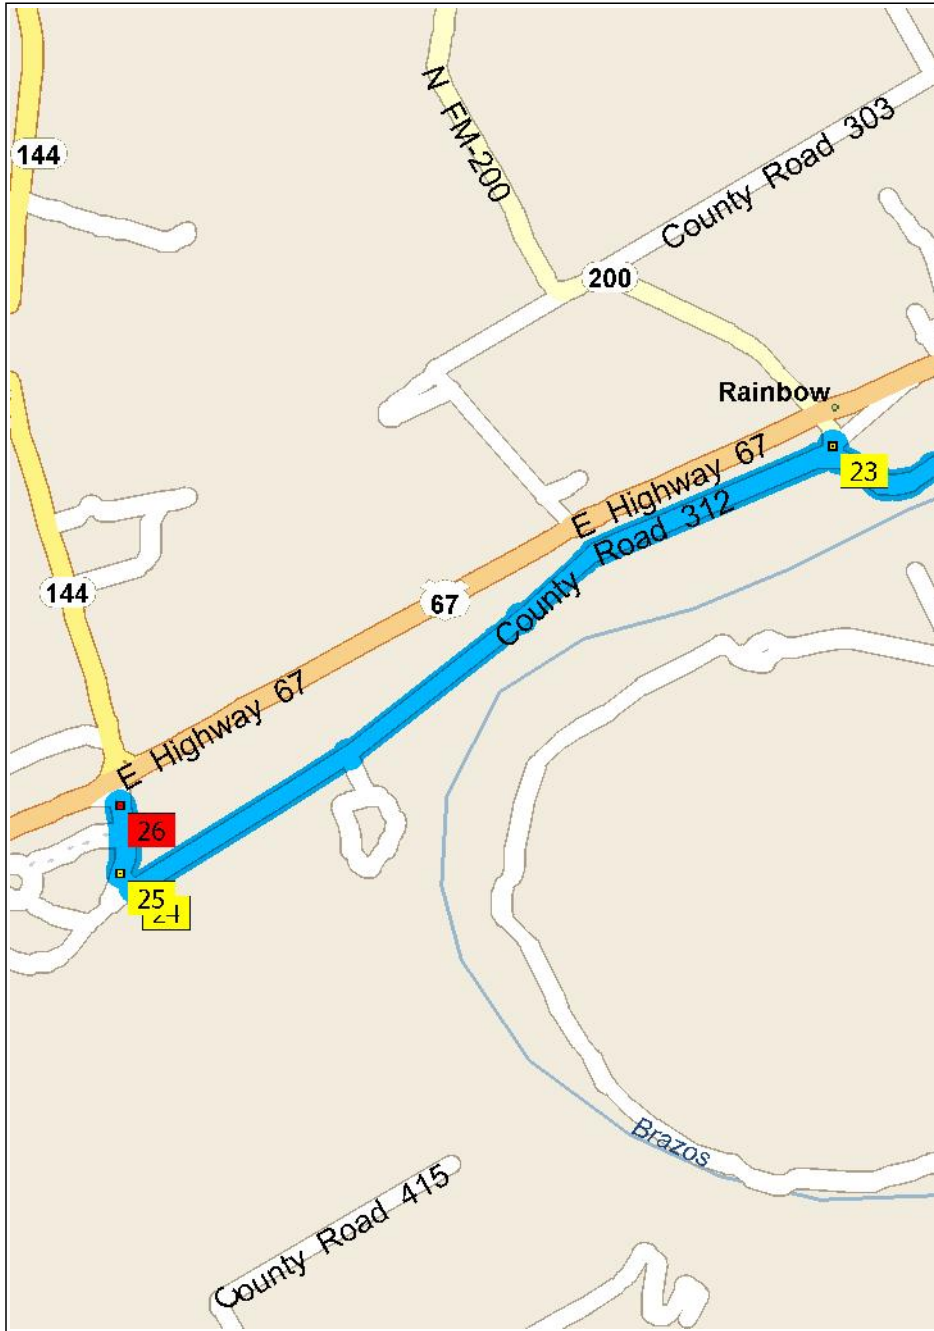

- 11:08 AM 105.7 mi 23 At FM-200, Rainbow, TX 76077, turn LEFT (South-West) onto County Road 312 for 1.7 mi
- 11:12 AM 107.3 mi 24 At 1857 County Road 312, Glen Rose, TX 76043, turn RIGHT (North-West) onto Local road(s) for 76 yds
- 11:12 AM 107.4 mi 25 At Van Zandt Rd, Glen Rose, TX 76043, turn RIGHT (North) onto Van Zandt Rd for 0.1 mi
- 11:12 AM 107.5 mi 26 Arrive Van Zandt Rd, Glen Rose, TX 76043