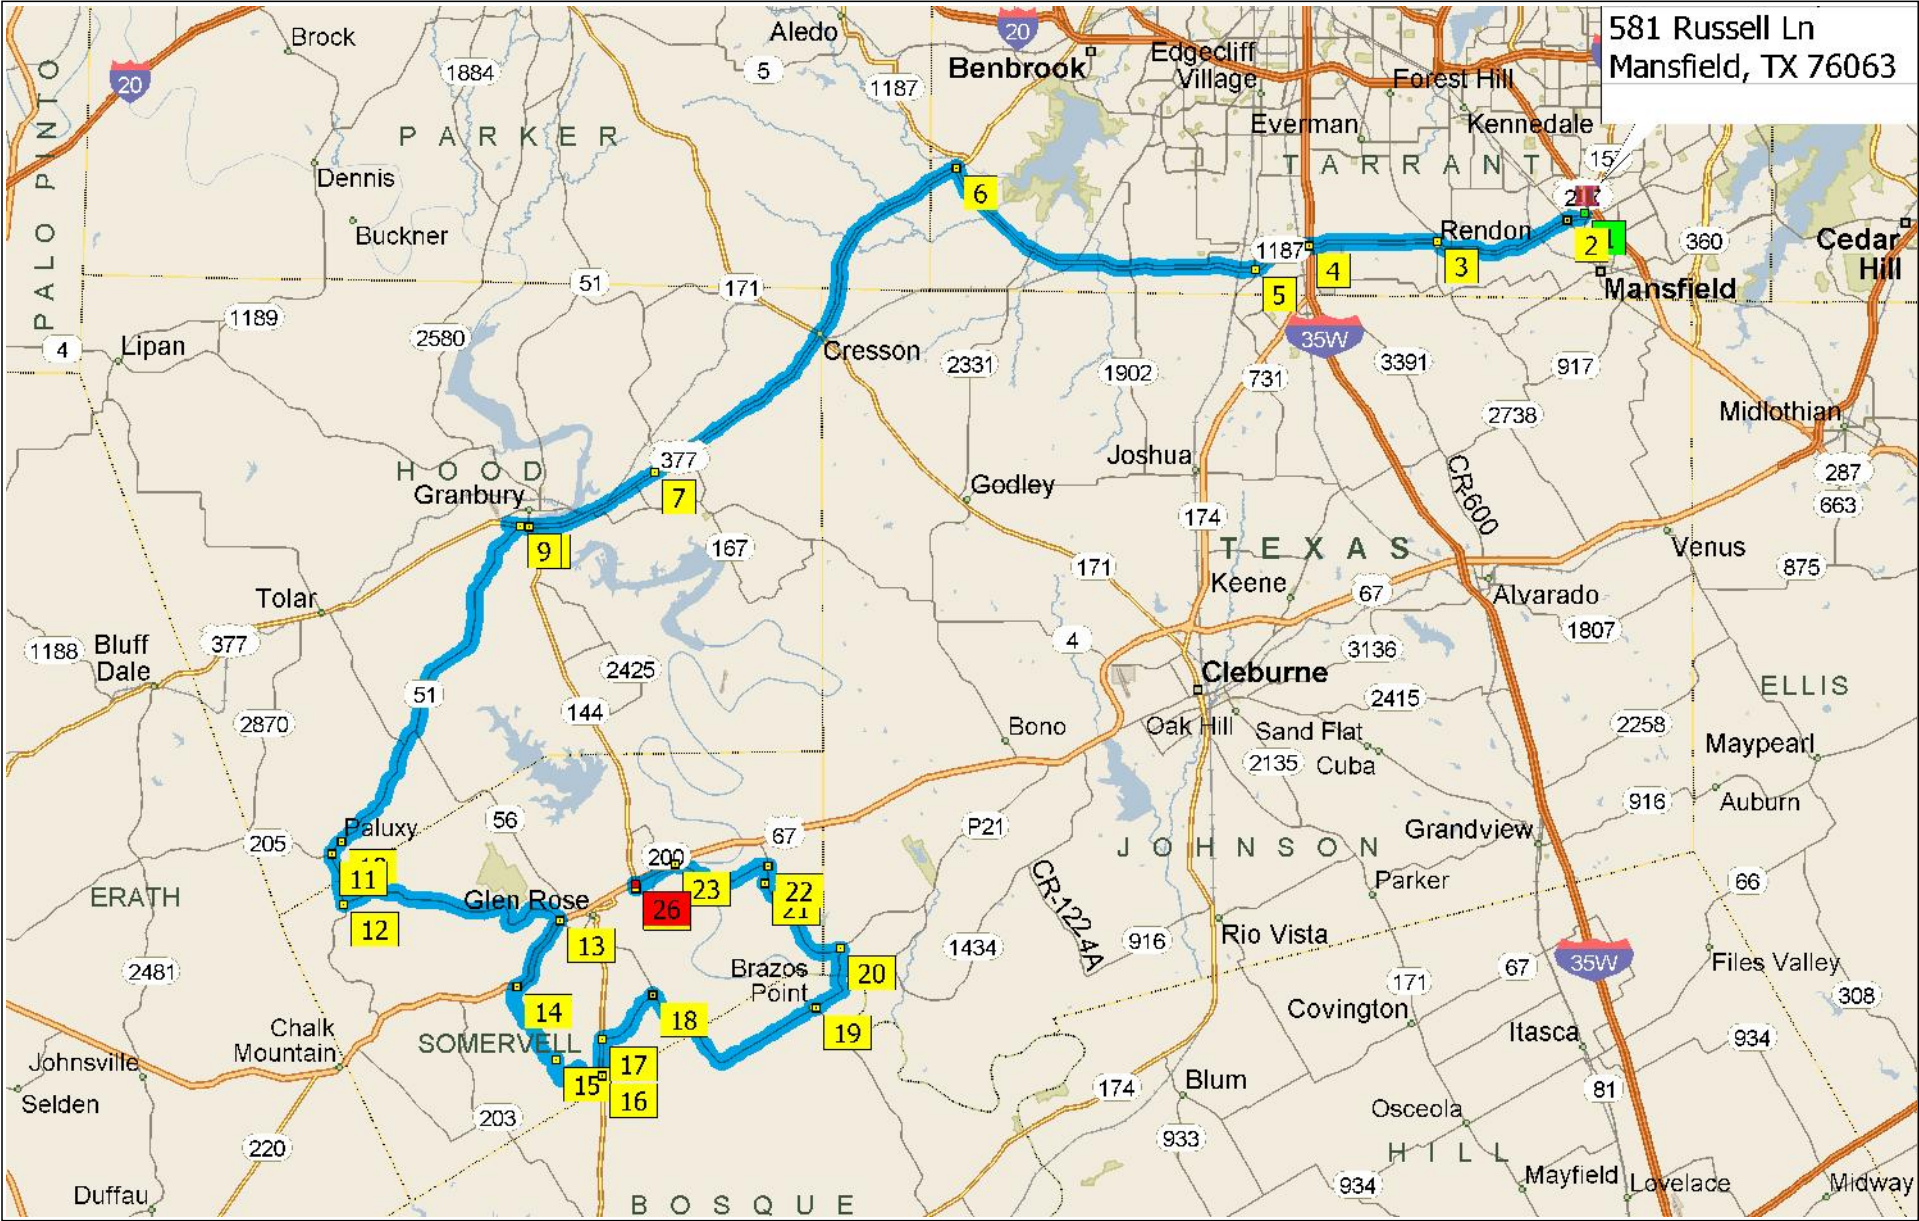

581 Russell Ln, Mansfield, TX 76063 to Van Zandt Rd, Glen Rose, TX 76043

107.5 miles; 2 hours, 12 minutes