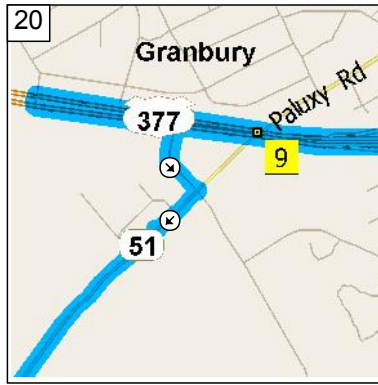

13  
9:49 AM 46.5 mi  
Turn LEFT (South) onto N Meadows Dr, then immediately turn LEFT (East) onto US-377 for 0.7 mi

14  
9:51 AM 47.2 mi  
At US-377, Granbury, TX 76048, stay on US-377 (East) for 0.5 mi

15  
9:52 AM 47.7 mi  
Turn LEFT (North) onto Local road(s) for 21 yds

16  
9:52 AM 47.7 mi  
Turn LEFT (West) onto US-377 for 0.8 mi

17  
9:54 AM 48.6 mi  
At US-377, Granbury, TX 76048, stay on US-377 (West) for 0.4 mi

18  
9:54 AM 49.0 mi  
Turn LEFT (South) onto N Meadows Dr, then immediately turn LEFT (East) onto US-377 for 0.3 mi

19  
9:56 AM 49.3 mi  
Turn RIGHT (South) onto Local road(s) for 0.1 mi

20  
9:57 AM 49.4 mi  
Turn RIGHT (South-West) onto FM-51 for 0.9 mi