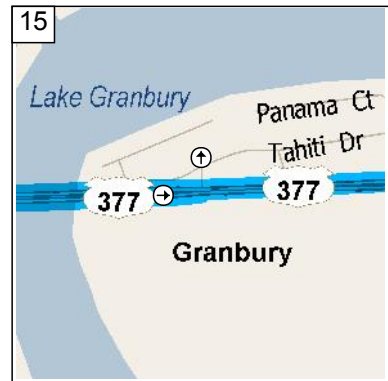

10  
9:27 AM 24.8 mi  
At US-377, Fort Worth, TX 76126, stay on FM-1187 E (North) for 32 yds

11  
9:27 AM 24.8 mi  
Turn LEFT (West) onto US-377 for 15.9 mi

12  
9:42 AM 40.8 mi  
At E Highway 377, Granbury, TX 76049, stay on US-377 (West) for 5.7 mi

13  
9:49 AM 46.5 mi  
Turn LEFT (South) onto N Meadows Dr, then immediately turn LEFT (East) onto US-377 for 0.7 mi

14  
9:51 AM 47.2 mi  
At US-377, Granbury, TX 76048, stay on US-377 (East) for 0.5 mi

11:12 AM 107.4 mi  
 At Van Zandt Rd, Glen Rose, TX 76043, turn RIGHT (North) onto Van Zandt Rd for 0.1 mi

11:12 AM 107.5 mi  
 Arrive Van Zandt Rd, Glen Rose, TX 76043