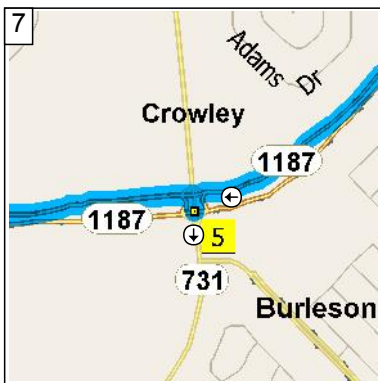

# 581 Russell Ln, Mansfield, TX 76063 to Van Zandt Rd, Glen Rose, TX 76043

107.5 miles; 2 hours, 12 minutes

9:00 AM 0.0 mi  
 Depart 581 Russell Ln, Mansfield, TX 76063 [581 Russell Ln, Mansfield, TX 76063] on Local road(s) (South) for 87 yds

9:00 AM 0.1 mi  
 Turn RIGHT (West) onto Russell Ln for 0.2 mi

9:01 AM 0.2 mi  
 Bear RIGHT (West) onto W Debbie Ln for 0.5 mi

9:01 AM 0.7 mi  
 At FM-1187, Mansfield, TX 76063, road name changes to (E) FM-1187 [Rendon Bloodworth Rd] for 5.1 mi

9:07 AM 5.8 mi  
 At FM-1187, Fort Worth, TX 76140, stay on E FM-1187 [Oak Grove Rendon Rd] (West) for 4.6 mi

9:11 AM 10.4 mi  
 At FM-1187, Burleson, TX 76028, stay on FM-1187 [E Rendon Crowley Rd] (West) for 2.2 mi