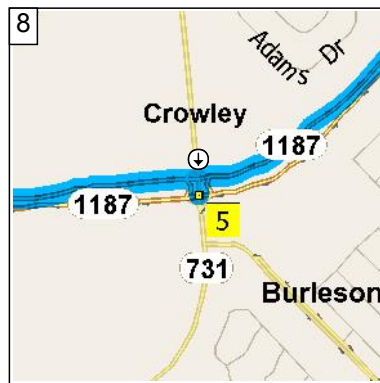

9:07 AM 5.8 mi
At FM-1187, Fort Worth, TX 76140, stay on E FM-1187 [Oak Grove Rendon Rd] (West) for 4.6 mi