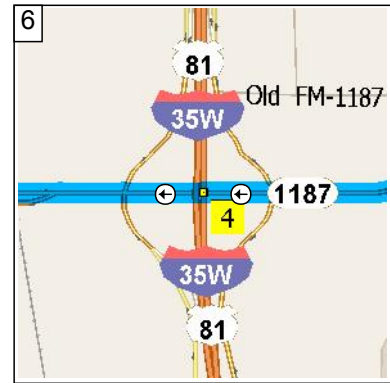

# 581 Russell Ln, Mansfield, TX 76063 to Van Zandt Rd, Glen Rose, TX 76043

107.5 miles; 2 hours, 12 minutes

9:00 AM 0.0 mi  
 Depart 581 Russell Ln, Mansfield, TX 76063 [581 Russell Ln, Mansfield, TX 76063] on Local road(s) (South) for 87 yds

9:00 AM 0.1 mi  
 Turn RIGHT (West) onto Russell Ln for 0.2 mi

9:01 AM 0.2 mi  
 Bear RIGHT (West) onto W Debbie Ln for 0.5 mi

9:01 AM 0.7 mi  
 At FM-1187, Mansfield, TX 76063, road name changes to (E) FM-1187 [Rendon Bloodworth Rd] for 5.1 mi

9:07 AM 5.8 mi  
 At FM-1187, Fort Worth, TX 76140, stay on E FM-1187 [Oak Grove Rendon Rd] (West) for 4.6 mi

9:11 AM 10.4 mi  
 At FM-1187, Burleson, TX 76028, stay on FM-1187 [E Rendon Crowley Rd] (West) for 2.2 mi