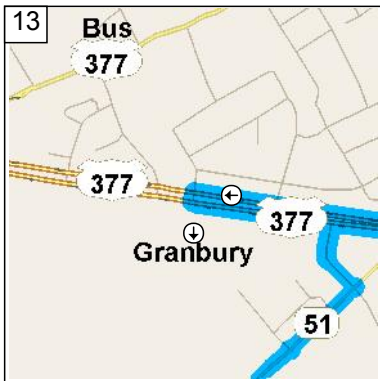

9:07 AM 5.8 mi  
 At FM-1187, Fort Worth, TX 76140, stay on E FM-1187 [Oak Grove Rendon Rd] (West) for 4.6 mi

9:11 AM 10.4 mi  
 At FM-1187, Burleson, TX 76028, stay on FM-1187 [E Rendon Crowley Rd] (West) for 2.2 mi

9:14 AM 12.6 mi  
 Turn LEFT (South) onto FM-731 [S Crowley Rd] for 54 yds

9:14 AM 12.6 mi  
 At E FM-1187, Crowley, TX 76036, return North on FM-731 [S Crowley Rd] for 54 yds

9:14 AM 12.6 mi  
 Turn LEFT (West) onto FM-1187 (E) for 12.2 mi

10  
9:27 AM 24.8 mi  
At US-377, Fort Worth, TX 76126, stay on FM-1187 E (North) for 32 yds

11  
9:27 AM 24.8 mi  
Turn LEFT (West) onto US-377 for 15.9 mi

12  
9:42 AM 40.8 mi  
At E Highway 377, Granbury, TX 76049, stay on US-377 (West) for 5.7 mi