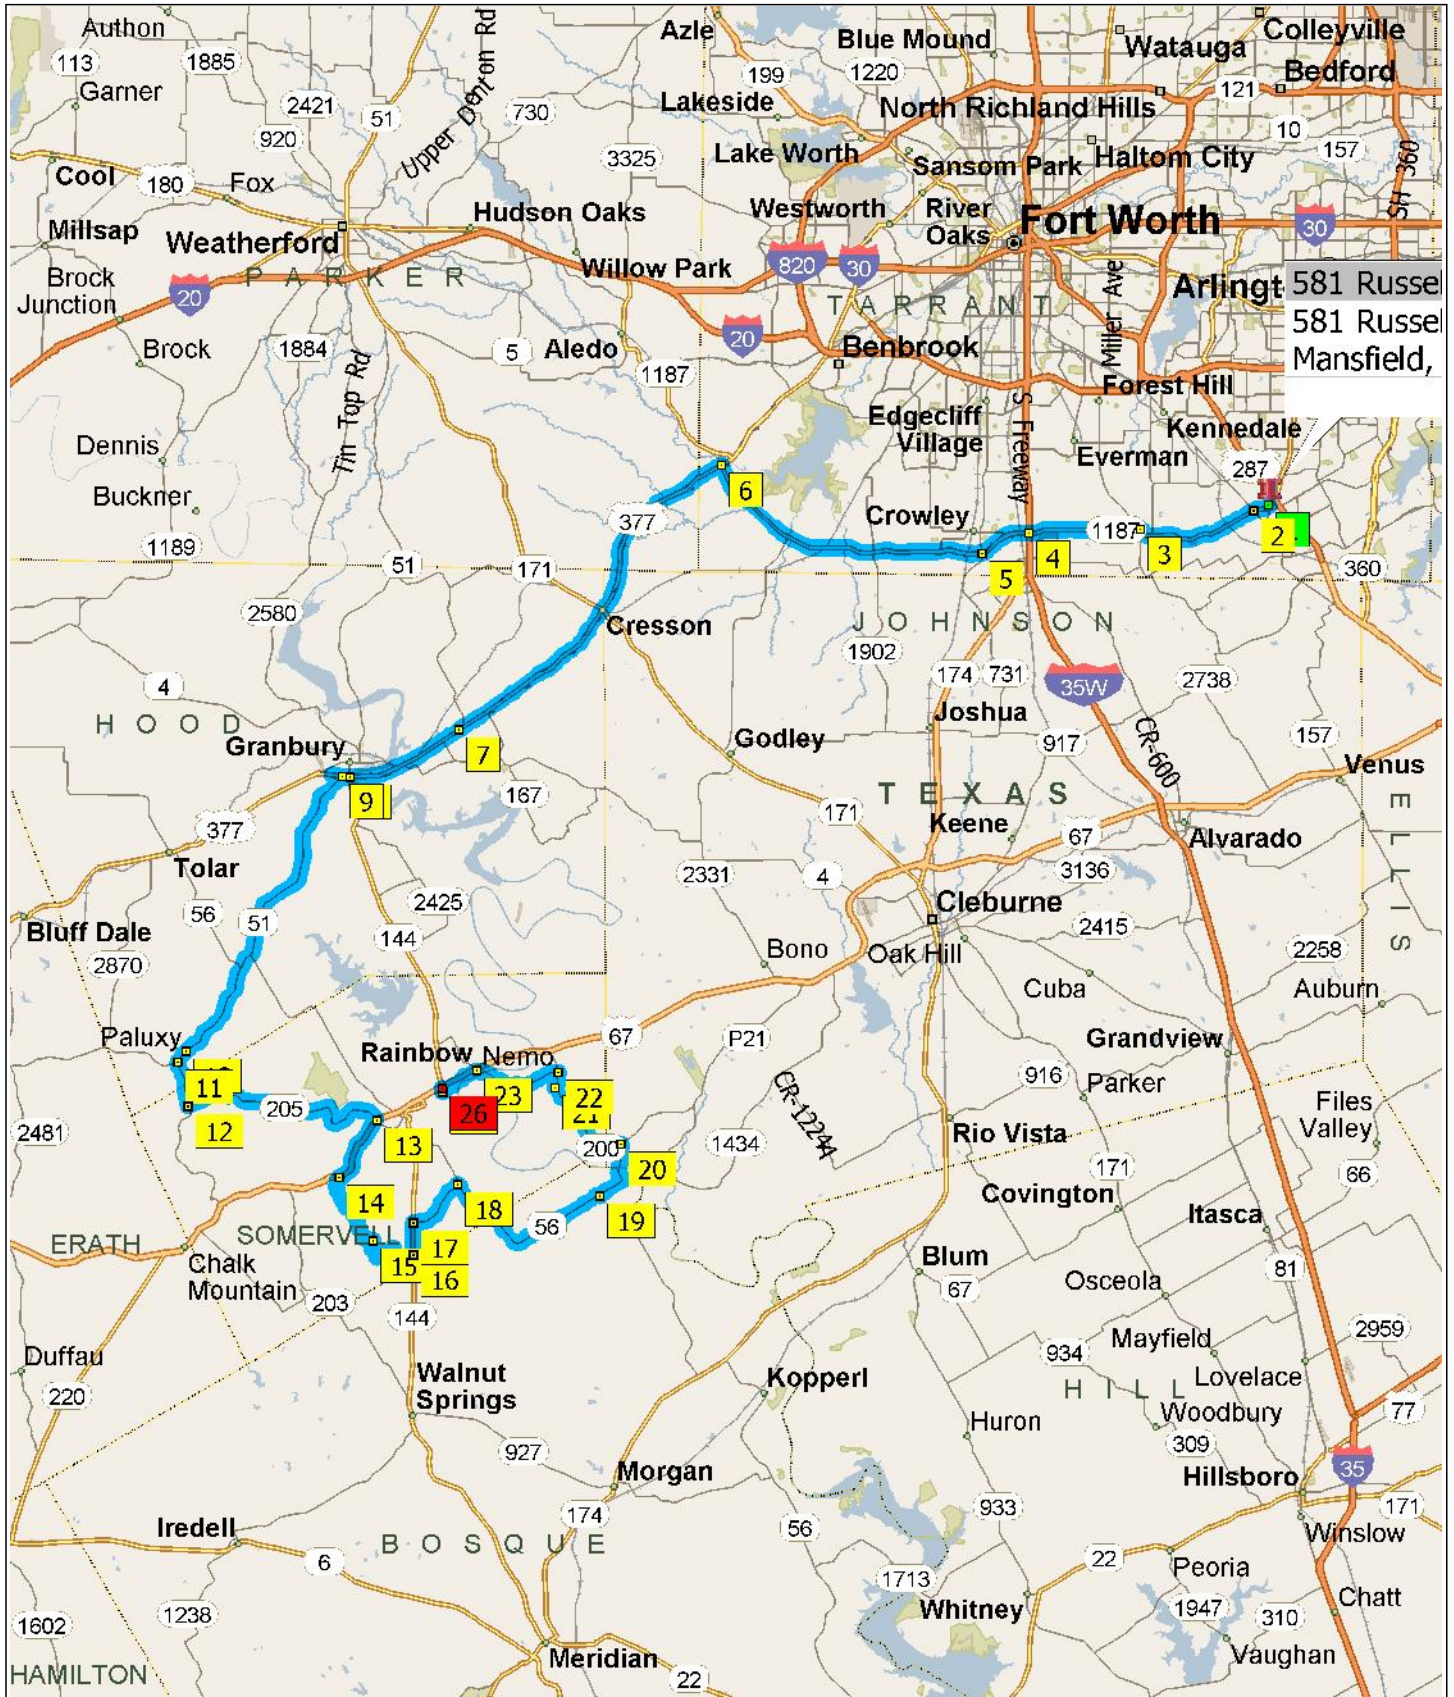

# 581 Russell Ln, Mansfield, TX 76063 to Van Zandt Rd, Glen Rose, TX 76043

107.5 miles; 2 hours, 12 minutes

9:00 AM 0.0 mi  
 Depart 581 Russell Ln, Mansfield, TX 76063 [581 Russell Ln, Mansfield, TX 76063] on Local road(s) (South) for 87 yds

9:00 AM 0.1 mi  
 Turn RIGHT (West) onto Russell Ln for 0.2 mi

9:01 AM 0.2 mi  
 Bear RIGHT (West) onto W Debbie Ln for 0.5 mi

9:01 AM 0.7 mi  
 At FM-1187, Mansfield, TX 76063, road name changes to (E) FM-1187 [Rendon Bloodworth Rd] for 5.1 mi

9:07 AM 5.8 mi  
 At FM-1187, Fort Worth, TX 76140, stay on E FM-1187 [Oak Grove Rendon Rd] (West) for 4.6 mi

9:11 AM 10.4 mi  
 At FM-1187, Burleson, TX 76028, stay on FM-1187 [E Rendon Crowley Rd] (West) for 2.2 mi

10  
9:27 AM 24.8 mi  
At US-377, Fort Worth, TX 76126, stay on FM-1187 E (North) for 32 yds

11  
9:27 AM 24.8 mi  
Turn LEFT (West) onto US-377 for 15.9 mi

12  
9:42 AM 40.8 mi  
At E Highway 377, Granbury, TX 76049, stay on US-377 (West) for 5.7 mi