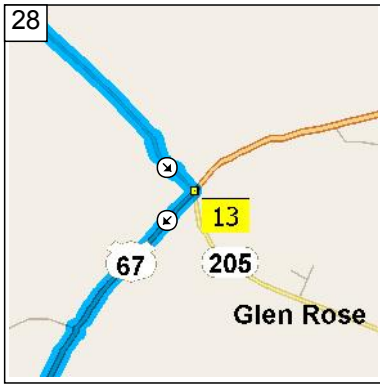

24  
10:06 AM 58.7 mi  
Keep STRAIGHT onto FM-51 [Paluxy Hwy] for 4.2 mi

25  
10:11 AM 62.9 mi  
At Paluxy, stay on FM-51 [Paluxy Hwy] (South-West) for 0.6 mi

26  
10:11 AM 63.4 mi  
At 9850 FM-205, Bluff Dale, TX 76433, bear LEFT (South) onto FM-205 [FM-51] for 1.9 mi

27  
10:13 AM 65.3 mi  
At 6847 FM-205, Bluff Dale, TX 76433, stay on FM-205 (East) for 8.9 mi

10:22 AM 74.3 mi  
 At 1200 W US-67, Glen Rose, TX 76043, turn RIGHT (South-West) onto US-67 [SW Big Bend Trail] for 2.9 mi