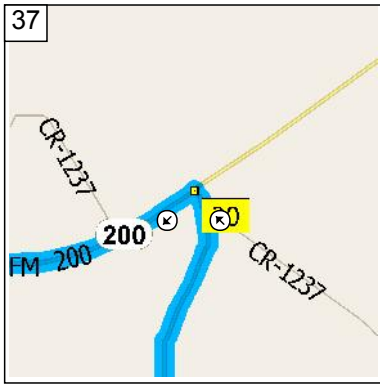

10:59 AM 97.2 mi
At 11792 FM 200, Cleburne, TX 76033, turn LEFT (South-West) onto FM-200 for 4.0 mi