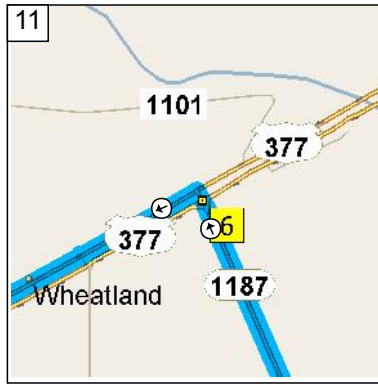

9:07 AM 5.8 mi  
 At FM-1187, Fort Worth, TX 76140, stay on E FM-1187 [Oak Grove Rendon Rd] (West) for 4.6 mi

9:11 AM 10.4 mi  
 At FM-1187, Burleson, TX 76028, stay on FM-1187 [E Rendon Crowley Rd] (West) for 2.2 mi

9:14 AM 12.6 mi  
 Turn LEFT (South) onto FM-731 [S Crowley Rd] for 54 yds

9:14 AM 12.6 mi  
 At E FM-1187, Crowley, TX 76036, return North on FM-731 [S Crowley Rd] for 54 yds

9:14 AM 12.6 mi  
 Turn LEFT (West) onto FM-1187 (E) for 12.2 mi

10  
9:27 AM 24.8 mi  
At US-377, Fort Worth, TX 76126, stay on FM-1187 E (North) for 32 yds

11  
9:27 AM 24.8 mi  
Turn LEFT (West) onto US-377 for 15.9 mi

12  
9:42 AM 40.8 mi  
At E Highway 377, Granbury, TX 76049, stay on US-377 (West) for 5.7 mi