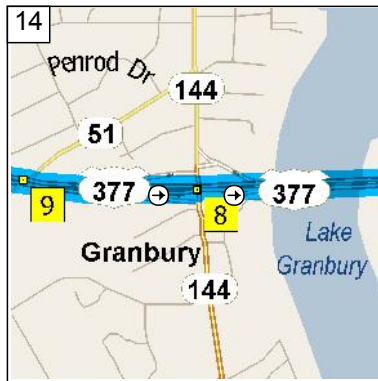

10  
9:27 AM 24.8 mi  
At US-377, Fort Worth, TX 76126, stay on FM-1187 E (North) for 32 yds

11  
9:27 AM 24.8 mi  
Turn LEFT (West) onto US-377 for 15.9 mi

12  
9:42 AM 40.8 mi  
At E Highway 377, Granbury, TX 76049, stay on US-377 (West) for 5.7 mi

13  
9:49 AM 46.5 mi  
Turn LEFT (South) onto N Meadows Dr, then immediately turn LEFT (East) onto US-377 for 0.7 mi

14  
9:51 AM 47.2 mi  
At US-377, Granbury, TX 76048, stay on US-377 (East) for 0.5 mi