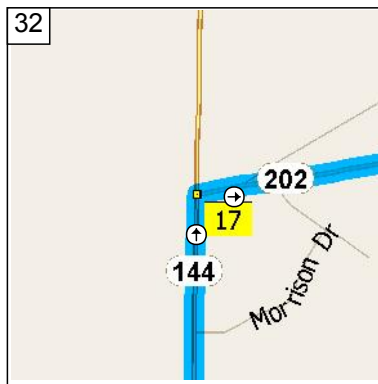

10:42 AM 84.5 mi
At 1003 FM-202, Glen Rose, TX 76043, turn RIGHT (East) onto FM-202 for 2.5 mi