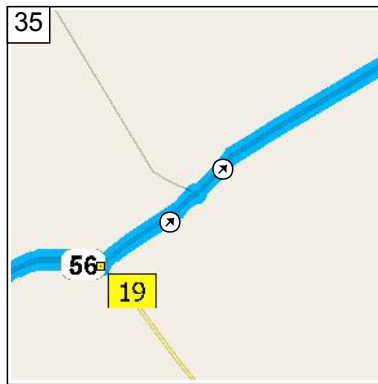

10:52 AM 94.7 mi
Road name changes to County Road 1175 for 1.5 mi