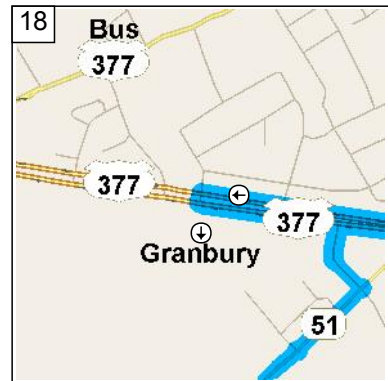

10  
9:27 AM 24.8 mi  
At US-377, Fort Worth, TX 76126, stay on FM-1187 E (North) for 32 yds

11  
9:27 AM 24.8 mi  
Turn LEFT (West) onto US-377 for 15.9 mi

12  
9:42 AM 40.8 mi  
At E Highway 377, Granbury, TX 76049, stay on US-377 (West) for 5.7 mi

13  
9:49 AM 46.5 mi  
Turn LEFT (South) onto N Meadows Dr, then immediately turn LEFT (East) onto US-377 for 0.7 mi

14  
9:51 AM 47.2 mi  
At US-377, Granbury, TX 76048, stay on US-377 (East) for 0.5 mi

15  
9:52 AM 47.7 mi  
Turn LEFT (North) onto Local road(s) for 21 yds

16  
9:52 AM 47.7 mi  
Turn LEFT (West) onto US-377 for 0.8 mi

17  
9:54 AM 48.6 mi  
At US-377, Granbury, TX 76048, stay on US-377 (West) for 0.4 mi