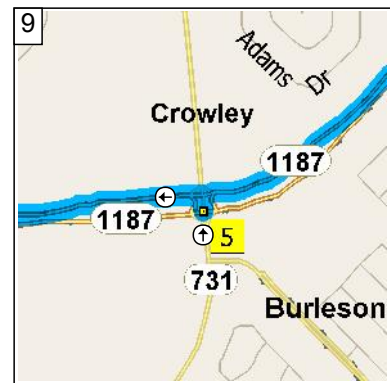

9:07 AM 5.8 mi  
 At FM-1187, Fort Worth, TX 76140, stay on E FM-1187 [Oak Grove Rendon Rd] (West) for 4.6 mi

9:11 AM 10.4 mi  
 At FM-1187, Burleson, TX 76028, stay on FM-1187 [E Rendon Crowley Rd] (West) for 2.2 mi

9:14 AM 12.6 mi  
 Turn LEFT (South) onto FM-731 [S Crowley Rd] for 54 yds

9:14 AM 12.6 mi  
 At E FM-1187, Crowley, TX 76036, return North on FM-731 [S Crowley Rd] for 54 yds

9:14 AM 12.6 mi  
 Turn LEFT (West) onto FM-1187 (E) for 12.2 mi