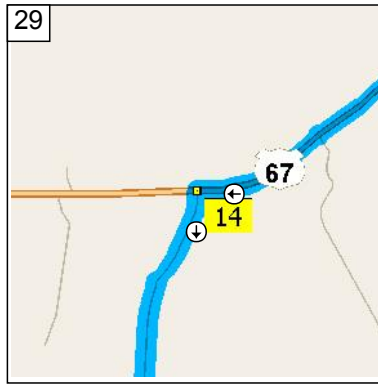

24  
10:06 AM 58.7 mi  
Keep STRAIGHT onto FM-51 [Paluxy Hwy] for 4.2 mi

25  
10:11 AM 62.9 mi  
At Paluxy, stay on FM-51 [Paluxy Hwy] (South-West) for 0.6 mi

26  
10:11 AM 63.4 mi  
At 9850 FM-205, Bluff Dale, TX 76433, bear LEFT (South) onto FM-205 [FM-51] for 1.9 mi

27  
10:13 AM 65.3 mi  
At 6847 FM-205, Bluff Dale, TX 76433, stay on FM-205 (East) for 8.9 mi

10:22 AM 74.3 mi  
 At 1200 W US-67, Glen Rose, TX 76043, turn RIGHT (South-West) onto US-67 [SW Big Bend Trail] for 2.9 mi