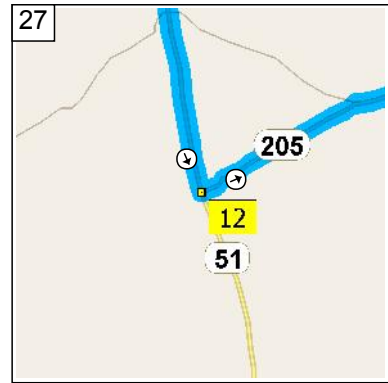

21  
9:58 AM 50.3 mi  
Keep STRAIGHT onto FM-51 [Paluxy Hwy] for 7.5 mi

22  
10:05 AM 57.8 mi  
Bear RIGHT (South-West) onto Local road(s) for 0.1 mi

23  
10:05 AM 58.0 mi  
Bear RIGHT (West) onto FM-51 [FM-56] for 0.7 mi

27  
10:13 AM 65.3 mi  
At 6847 FM-205, Bluff Dale, TX 76433, stay on FM-205 (East) for 8.9 mi

10:22 AM 74.3 mi  
 At 1200 W US-67, Glen Rose, TX 76043, turn RIGHT (South-West) onto US-67 [SW Big Bend Trail] for 2.9 mi