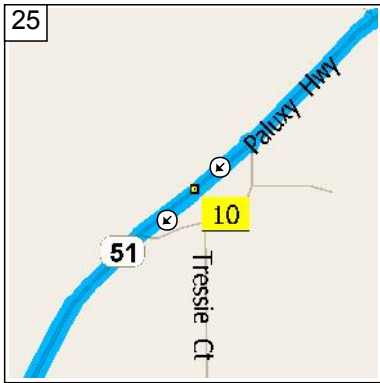

22
10:05 AM 57.8 mi
Bear RIGHT (South-West) onto Local road(s) for 0.1 mi