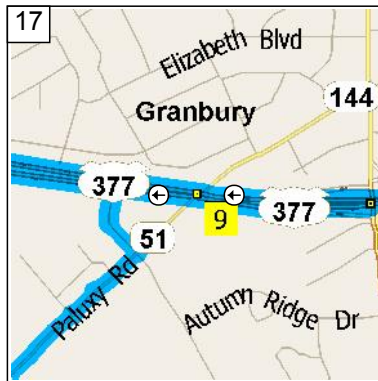

10  
9:27 AM 24.8 mi  
At US-377, Fort Worth, TX 76126, stay on FM-1187 E (North) for 32 yds

11  
9:27 AM 24.8 mi  
Turn LEFT (West) onto US-377 for 15.9 mi

12  
9:42 AM 40.8 mi  
At E Highway 377, Granbury, TX 76049, stay on US-377 (West) for 5.7 mi

13  
9:49 AM 46.5 mi  
Turn LEFT (South) onto N Meadows Dr, then immediately turn LEFT (East) onto US-377 for 0.7 mi

14  
9:51 AM 47.2 mi  
At US-377, Granbury, TX 76048, stay on US-377 (East) for 0.5 mi

15  
9:52 AM 47.7 mi  
Turn LEFT (North) onto Local road(s) for 21 yds

16  
9:52 AM 47.7 mi  
Turn LEFT (West) onto US-377 for 0.8 mi

17  
9:54 AM 48.6 mi  
At US-377, Granbury, TX 76048, stay on US-377 (West) for 0.4 mi