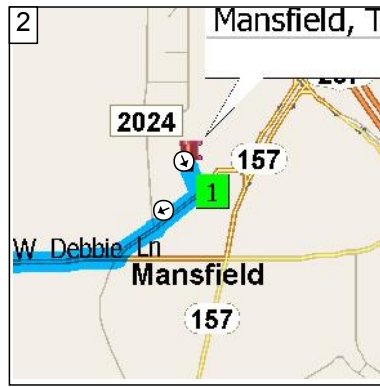

# 581 Russell Ln, Mansfield, TX 76063 to Van Zandt Rd, Glen Rose, TX 76043

107.5 miles; 2 hours, 12 minutes

9:00 AM 0.0 mi  
 Depart 581 Russell Ln, Mansfield, TX 76063 [581 Russell Ln, Mansfield, TX 76063] on Local road(s) (South) for 87 yds

9:00 AM 0.1 mi  
 Turn RIGHT (West) onto Russell Ln for 0.2 mi

9:01 AM 0.2 mi  
 Bear RIGHT (West) onto W Debbie Ln for 0.5 mi

9:01 AM 0.7 mi  
 At FM-1187, Mansfield, TX 76063, road name changes to (E) FM-1187 [Rendon Bloodworth Rd] for 5.1 mi