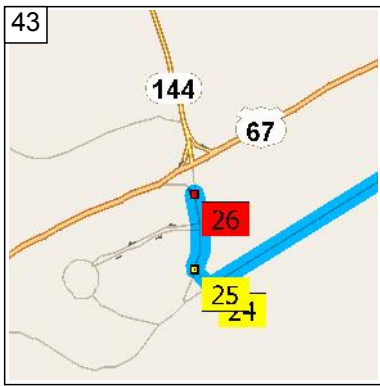

11:12 AM 107.5 mi
Arrive Van Zandt Rd, Glen Rose, TX 76043