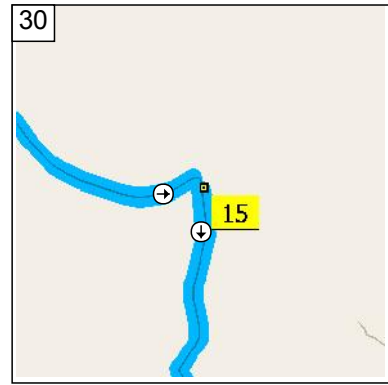

27
10:13 AM 65.3 mi
At 6847 FM-205, Bluff Dale, TX 76433, stay on FM-205 (East) for 8.9 mi

10:34 AM 80.5 mi
At 4238 County Road 2008, Glen Rose, TX 76043, stay on County Road 2008 (South) for 2.7 mi