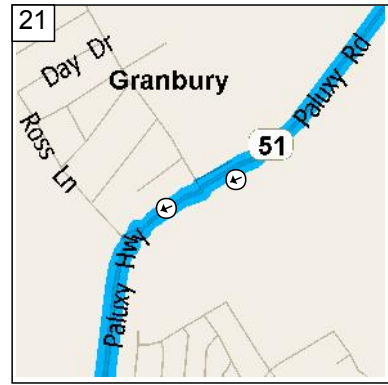

13  
9:49 AM 46.5 mi  
Turn LEFT (South) onto N Meadows Dr, then immediately turn LEFT (East) onto US-377 for 0.7 mi

14  
9:51 AM 47.2 mi  
At US-377, Granbury, TX 76048, stay on US-377 (East) for 0.5 mi

15  
9:52 AM 47.7 mi  
Turn LEFT (North) onto Local road(s) for 21 yds

16  
9:52 AM 47.7 mi  
Turn LEFT (West) onto US-377 for 0.8 mi

17  
9:54 AM 48.6 mi  
At US-377, Granbury, TX 76048, stay on US-377 (West) for 0.4 mi

18  
9:54 AM 49.0 mi  
Turn LEFT (South) onto N Meadows Dr, then immediately turn LEFT (East) onto US-377 for 0.3 mi

19  
9:56 AM 49.3 mi  
Turn RIGHT (South) onto Local road(s) for 0.1 mi

20  
9:57 AM 49.4 mi  
Turn RIGHT (South-West) onto FM-51 for 0.9 mi