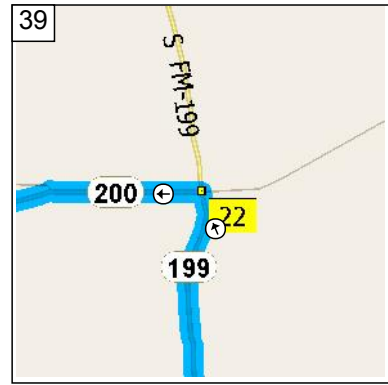

11:04 AM 101.9 mi
At FM-200, Nemo, TX 76070, turn LEFT (West) onto FM-200 for 3.8 mi