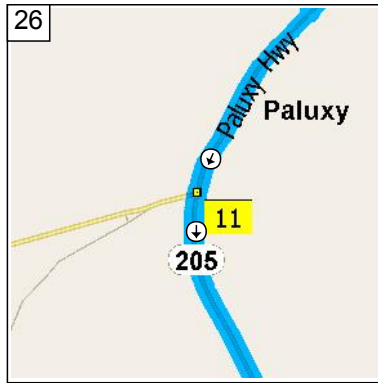

23
10:05 AM 58.0 mi
Bear RIGHT (West) onto FM-51 [FM-56] for 0.7 mi