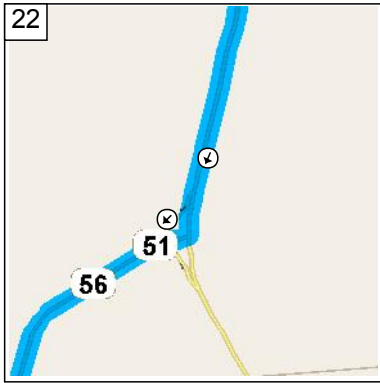

19
9:56 AM 49.3 mi
Turn RIGHT (South) onto Local road(s) for 0.1 mi