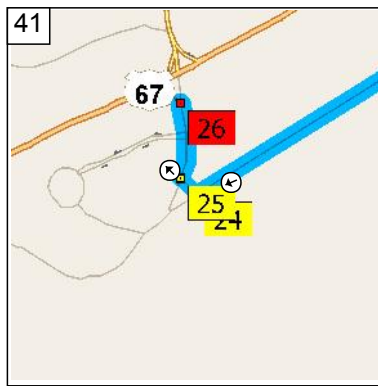

11:12 AM 107.3 mi
At 1857 County Road 312, Glen Rose, TX 76043, turn RIGHT (North-West) onto Local road(s) for 76 yds