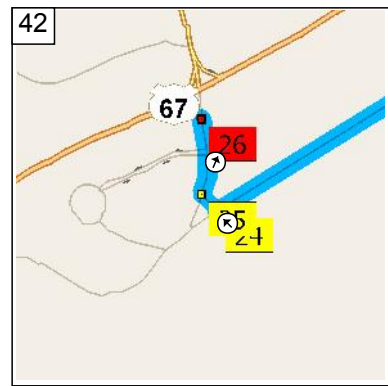

11:12 AM 107.4 mi
At Van Zandt Rd, Glen Rose, TX 76043, turn RIGHT (North) onto Van Zandt Rd for 0.1 mi