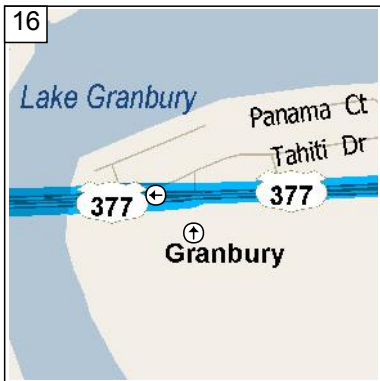

13
9:49 AM 46.5 mi
Turn LEFT (South) onto N Meadows Dr, then immediately turn LEFT (East) onto US-377 for 0.7 mi