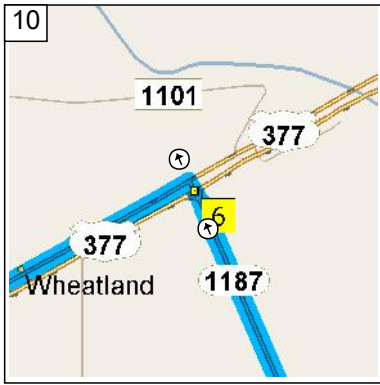

# 581 Russell Ln, Mansfield, TX 76063 to Van Zandt Rd, Glen Rose, TX 76043

107.5 miles; 2 hours, 12 minutes

9:00 AM 0.0 mi  
 Depart 581 Russell Ln, Mansfield, TX 76063 [581 Russell Ln, Mansfield, TX 76063] on Local road(s) (South) for 87 yds

9:07 AM 5.8 mi  
 At FM-1187, Fort Worth, TX 76140, stay on E FM-1187 [Oak Grove Rendon Rd] (West) for 4.6 mi

9:11 AM 10.4 mi  
 At FM-1187, Burleson, TX 76028, stay on FM-1187 [E Rendon Crowley Rd] (West) for 2.2 mi

9:14 AM 12.6 mi  
 Turn LEFT (South) onto FM-731 [S Crowley Rd] for 54 yds

9:14 AM 12.6 mi  
 At E FM-1187, Crowley, TX 76036, return North on FM-731 [S Crowley Rd] for 54 yds

9:14 AM 12.6 mi  
 Turn LEFT (West) onto FM-1187 (E) for 12.2 mi

10  
9:27 AM 24.8 mi  
At US-377, Fort Worth, TX 76126, stay on FM-1187 E (North) for 32 yds

11  
9:27 AM 24.8 mi  
Turn LEFT (West) onto US-377 for 15.9 mi

12  
9:42 AM 40.8 mi  
At E Highway 377, Granbury, TX 76049, stay on US-377 (West) for 5.7 mi