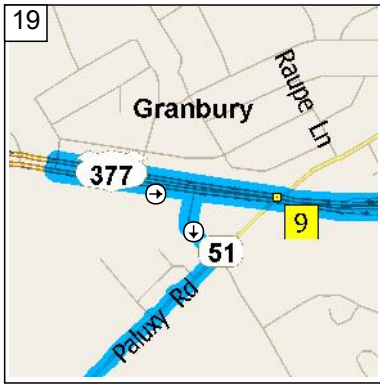

13  
9:49 AM 46.5 mi  
Turn LEFT (South) onto N Meadows Dr, then immediately turn LEFT (East) onto US-377 for 0.7 mi

14  
9:51 AM 47.2 mi  
At US-377, Granbury, TX 76048, stay on US-377 (East) for 0.5 mi

15  
9:52 AM 47.7 mi  
Turn LEFT (North) onto Local road(s) for 21 yds

16  
9:52 AM 47.7 mi  
Turn LEFT (West) onto US-377 for 0.8 mi

17  
9:54 AM 48.6 mi  
At US-377, Granbury, TX 76048, stay on US-377 (West) for 0.4 mi

18  
9:54 AM 49.0 mi  
Turn LEFT (South) onto N Meadows Dr, then immediately turn LEFT (East) onto US-377 for 0.3 mi

19  
9:56 AM 49.3 mi  
Turn RIGHT (South) onto Local road(s) for 0.1 mi

20  
9:57 AM 49.4 mi  
Turn RIGHT (South-West) onto FM-51 for 0.9 mi