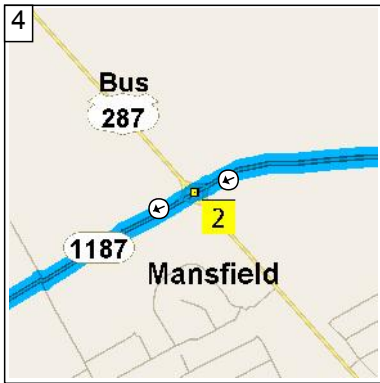

# 581 Russell Ln, Mansfield, TX 76063 to Van Zandt Rd, Glen Rose, TX 76043

107.5 miles; 2 hours, 12 minutes

9:00 AM 0.0 mi  
 Depart 581 Russell Ln, Mansfield, TX 76063 [581 Russell Ln, Mansfield, TX 76063] on Local road(s) (South) for 87 yds

9:00 AM 0.1 mi  
 Turn RIGHT (West) onto Russell Ln for 0.2 mi

9:01 AM 0.2 mi  
 Bear RIGHT (West) onto W Debbie Ln for 0.5 mi

9:01 AM 0.7 mi  
 At FM-1187, Mansfield, TX 76063, road name changes to (E) FM-1187 [Rendon Bloodworth Rd] for 5.1 mi