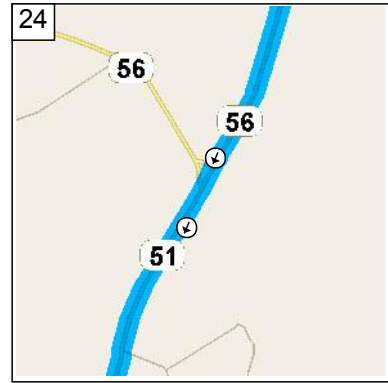

21
9:58 AM 50.3 mi
Keep STRAIGHT onto FM-51 [Paluxy Hwy] for 7.5 mi