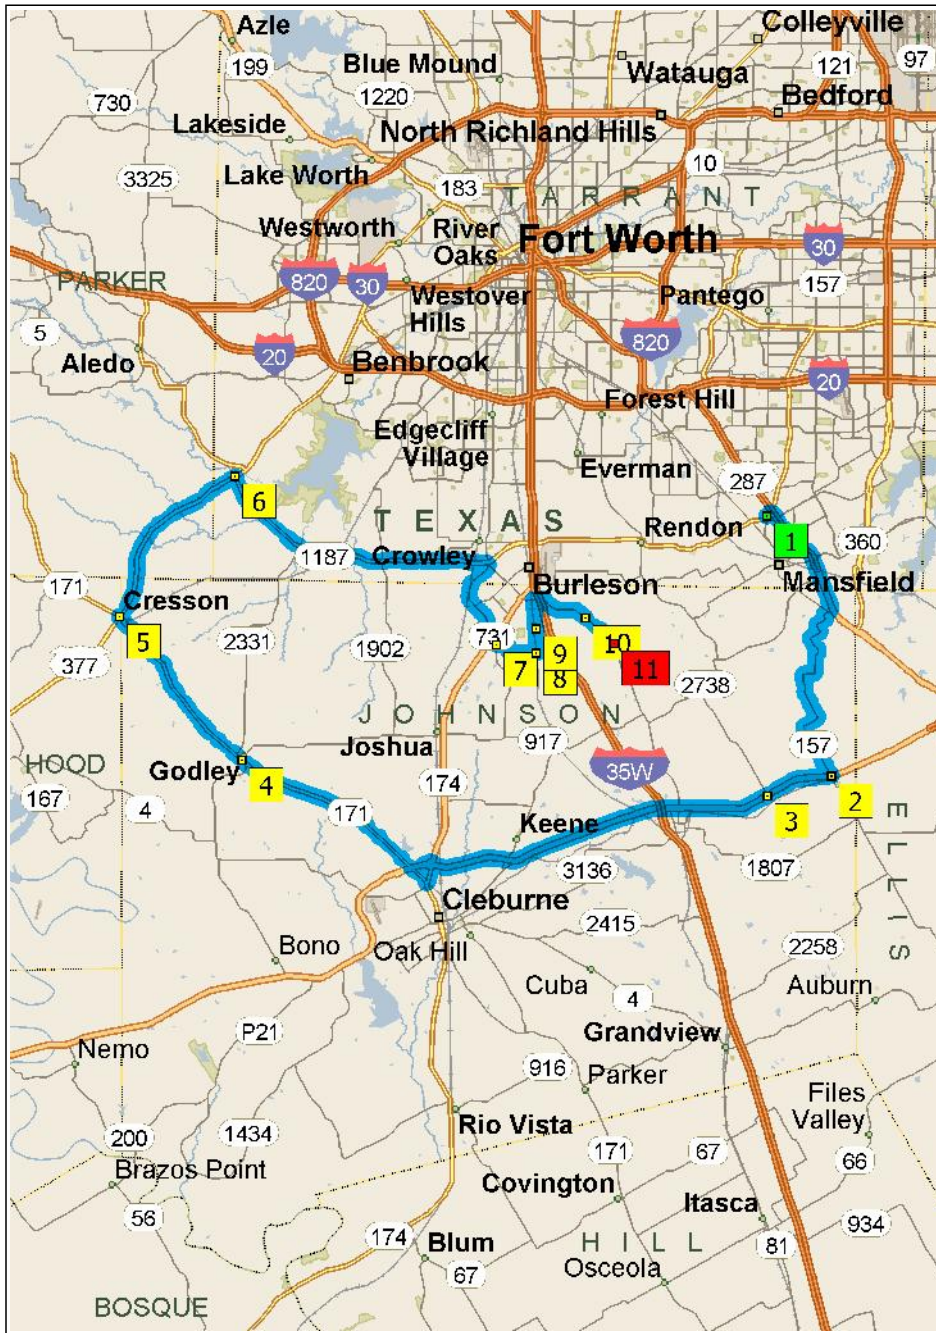

Villa Dianna Restaurant - Ken Johnson - April 2, 2011

83.9 miles; 1 hour, 33 minutes

9:00 AM	0.0 mi	1 Depart 565 Russell Ln, Mansfield, TX 76063 on Russell Ln (East) for 87 yds
9:00 AM	0.1 mi	Turn LEFT (North) onto FM-157 for 0.2 mi
9:00 AM	0.2 mi	Bear RIGHT (East) onto Local road(s) for 32 yds
9:00 AM	0.2 mi	Bear RIGHT (South-East) onto US 287 Hwy for 120 yds
9:00 AM	0.3 mi	Take Ramp (LEFT) onto US-287 for 4.5 mi towards US-287
9:04 AM	4.9 mi	Keep RIGHT onto Ramp for 0.4 mi towards Lone Star Rd / US-287-Br
9:04 AM	5.2 mi	Turn RIGHT (West) onto FM-157 [Lone Star Rd] for 0.5 mi
9:05 AM	5.7 mi	Bear RIGHT (South) onto FM-157 [CR-520] for 0.4 mi
9:05 AM	6.1 mi	Keep STRAIGHT onto FM-157 for 8.0 mi
9:14 AM	14.2 mi	2 At US-67, Venus, TX 76084, return North on FM-157 for 32 yds
9:14 AM	14.2 mi	Turn LEFT (West) onto US-67 for 2.9 mi
9:17 AM	17.1 mi	Turn LEFT (South) onto FM-2738 for 32 yds
9:17 AM	17.1 mi	3 At FM-2738, Alvarado, TX 76009, return North on FM-2738 for 32 yds
9:17 AM	17.1 mi	Turn LEFT (West) onto US-67 for 15.0 mi
9:33 AM	32.1 mi	Keep RIGHT onto Local road(s) for 98 yds
9:33 AM	32.2 mi	Bear RIGHT (North-East) onto W Katherine P Raines Rd [Loop 367] for 0.4 mi
9:33 AM	32.6 mi	Turn RIGHT (South) onto SR-174 [N Main St] for 0.9 mi
9:34 AM	33.4 mi	Keep RIGHT onto Local road(s) for 87 yds
9:34 AM	33.5 mi	Bear RIGHT (North-West) onto SR-171 for 9.2 mi
9:43 AM	42.7 mi	Keep STRAIGHT onto FM-2331 [SR-171] for 0.3 mi
9:43 AM	43.0 mi	4 At 105 SR-171, Godley, TX 76044, stay on FM-2331 [SR-171] (North-West) for 0.3 mi
9:44 AM	43.3 mi	Keep STRAIGHT onto SR-171 for 7.7 mi
9:51 AM	51.0 mi	5 At Cresson, return South-East on SR-171 [Cleburne Hwy] for 10 yds
9:51 AM	51.1 mi	Turn LEFT (North-East) onto US-377 for 8.2 mi