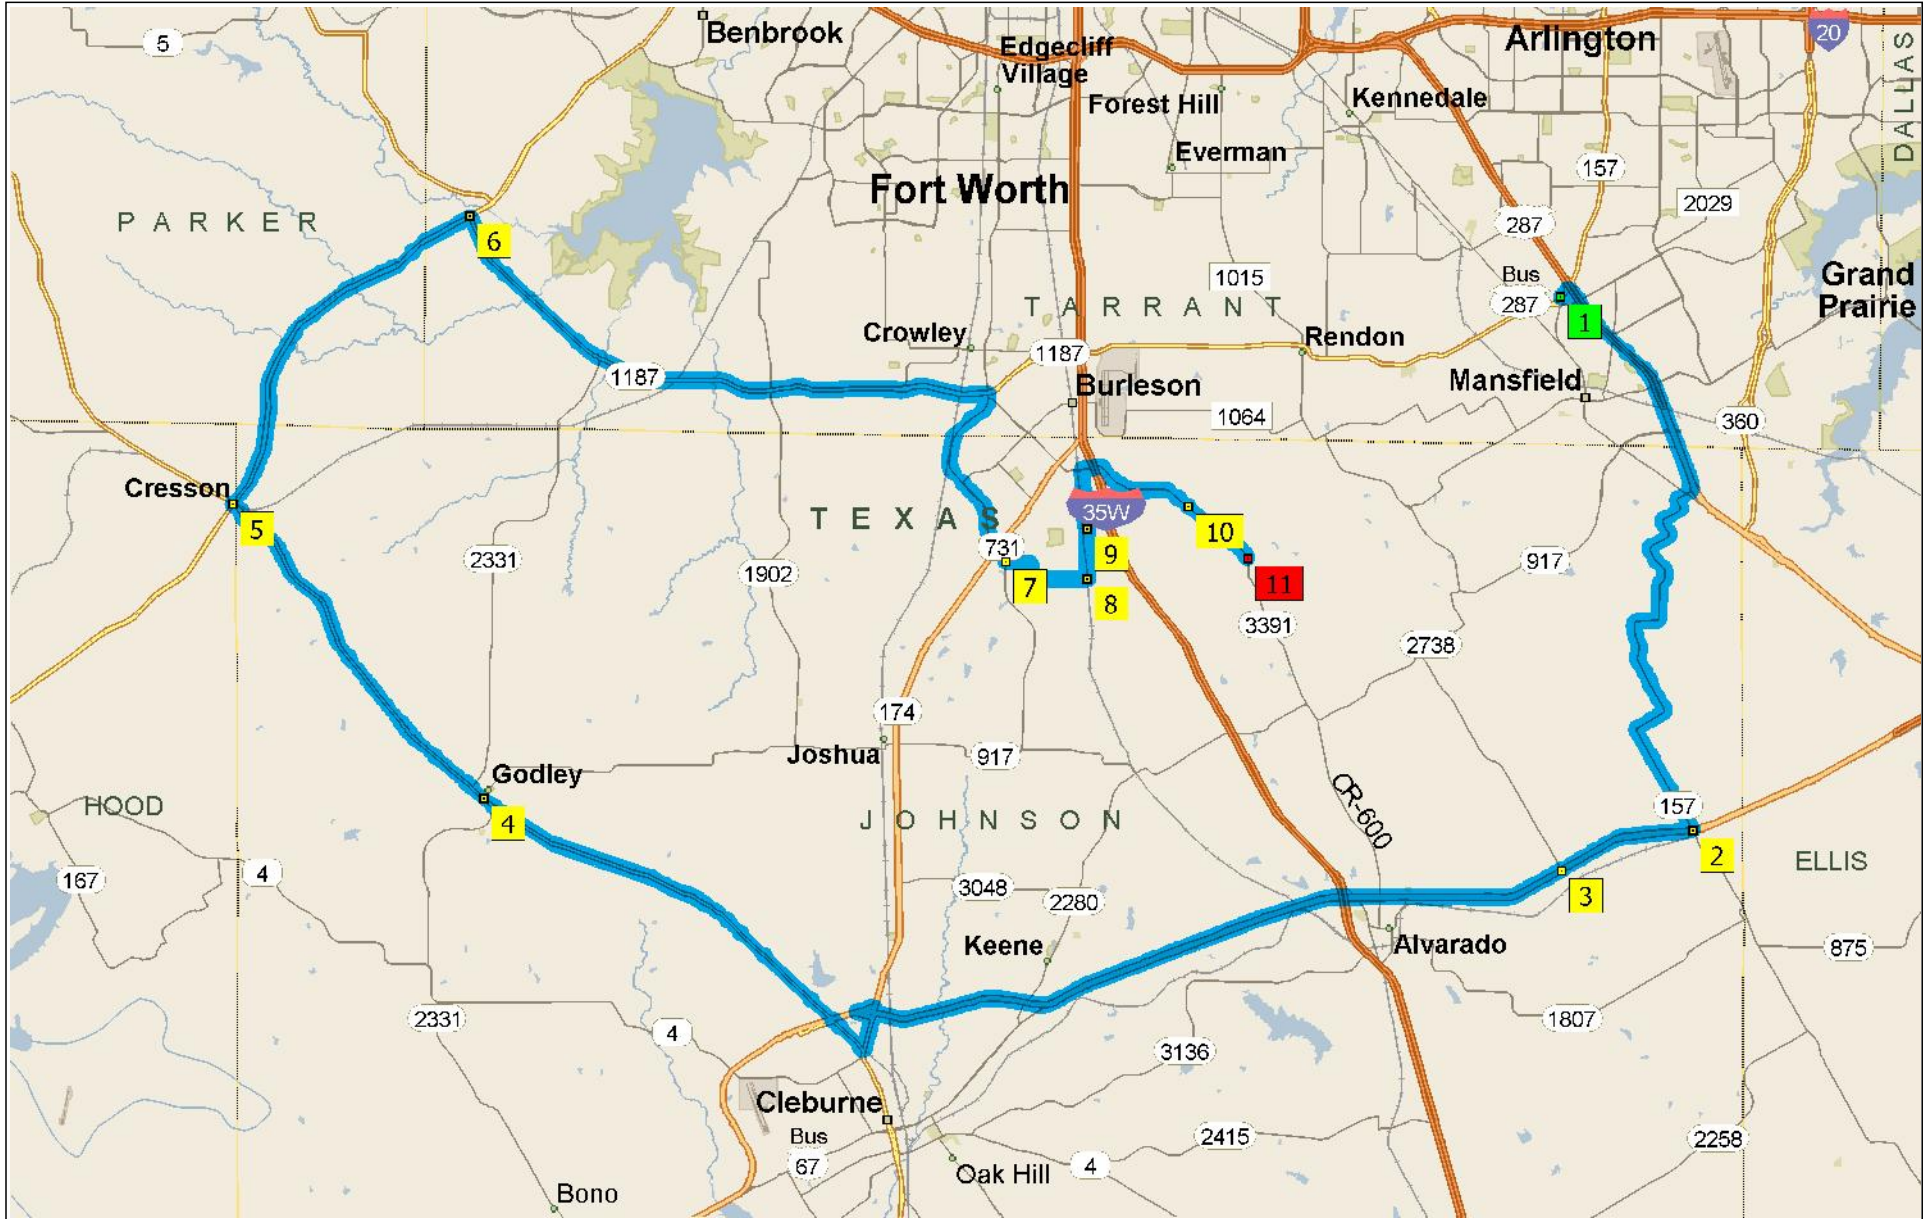

Villa Dianna Restaurant - Ken Johnson - April 2, 2011

83.9 miles; 1 hour, 33 minutes

9:00 AM	0.0 mi	1 Depart 565 Russell Ln, Mansfield, TX 76063 on Russell Ln (East) for 87 yds
9:00 AM	0.1 mi	Turn LEFT (North) onto FM-157 for 0.2 mi
9:00 AM	0.2 mi	Bear RIGHT (East) onto Local road(s) for 32 yds
9:00 AM	0.2 mi	Bear RIGHT (South-East) onto US 287 Hwy for 120 yds
9:00 AM	0.3 mi	Take Ramp (LEFT) onto US-287 for 4.5 mi towards US-287
9:04 AM	4.9 mi	Keep RIGHT onto Ramp for 0.4 mi towards Lone Star Rd / US-287-Br
9:04 AM	5.2 mi	Turn RIGHT (West) onto FM-157 [Lone Star Rd] for 0.5 mi
9:05 AM	5.7 mi	Bear RIGHT (South) onto FM-157 [CR-520] for 0.4 mi
9:05 AM	6.1 mi	Keep STRAIGHT onto FM-157 for 8.0 mi
9:14 AM	14.2 mi	2 At US-67, Venus, TX 76084, return North on FM-157 for 32 yds
9:14 AM	14.2 mi	Turn LEFT (West) onto US-67 for 2.9 mi
9:17 AM	17.1 mi	Turn LEFT (South) onto FM-2738 for 32 yds
9:17 AM	17.1 mi	3 At FM-2738, Alvarado, TX 76009, return North on FM-2738 for 32 yds
9:17 AM	17.1 mi	Turn LEFT (West) onto US-67 for 15.0 mi
9:33 AM	32.1 mi	Keep RIGHT onto Local road(s) for 98 yds
9:33 AM	32.2 mi	Bear RIGHT (North-East) onto W Katherine P Raines Rd [Loop 367] for 0.4 mi
9:33 AM	32.6 mi	Turn RIGHT (South) onto SR-174 [N Main St] for 0.9 mi
9:34 AM	33.4 mi	Keep RIGHT onto Local road(s) for 87 yds
9:34 AM	33.5 mi	Bear RIGHT (North-West) onto SR-171 for 9.2 mi
9:43 AM	42.7 mi	Keep STRAIGHT onto FM-2331 [SR-171] for 0.3 mi
9:43 AM	43.0 mi	4 At 105 SR-171, Godley, TX 76044, stay on FM-2331 [SR-171] (North-West) for 0.3 mi
9:44 AM	43.3 mi	Keep STRAIGHT onto SR-171 for 7.7 mi
9:51 AM	51.0 mi	5 At Cresson, return South-East on SR-171 [Cleburne Hwy] for 10 yds
9:51 AM	51.1 mi	Turn LEFT (North-East) onto US-377 for 8.2 mi