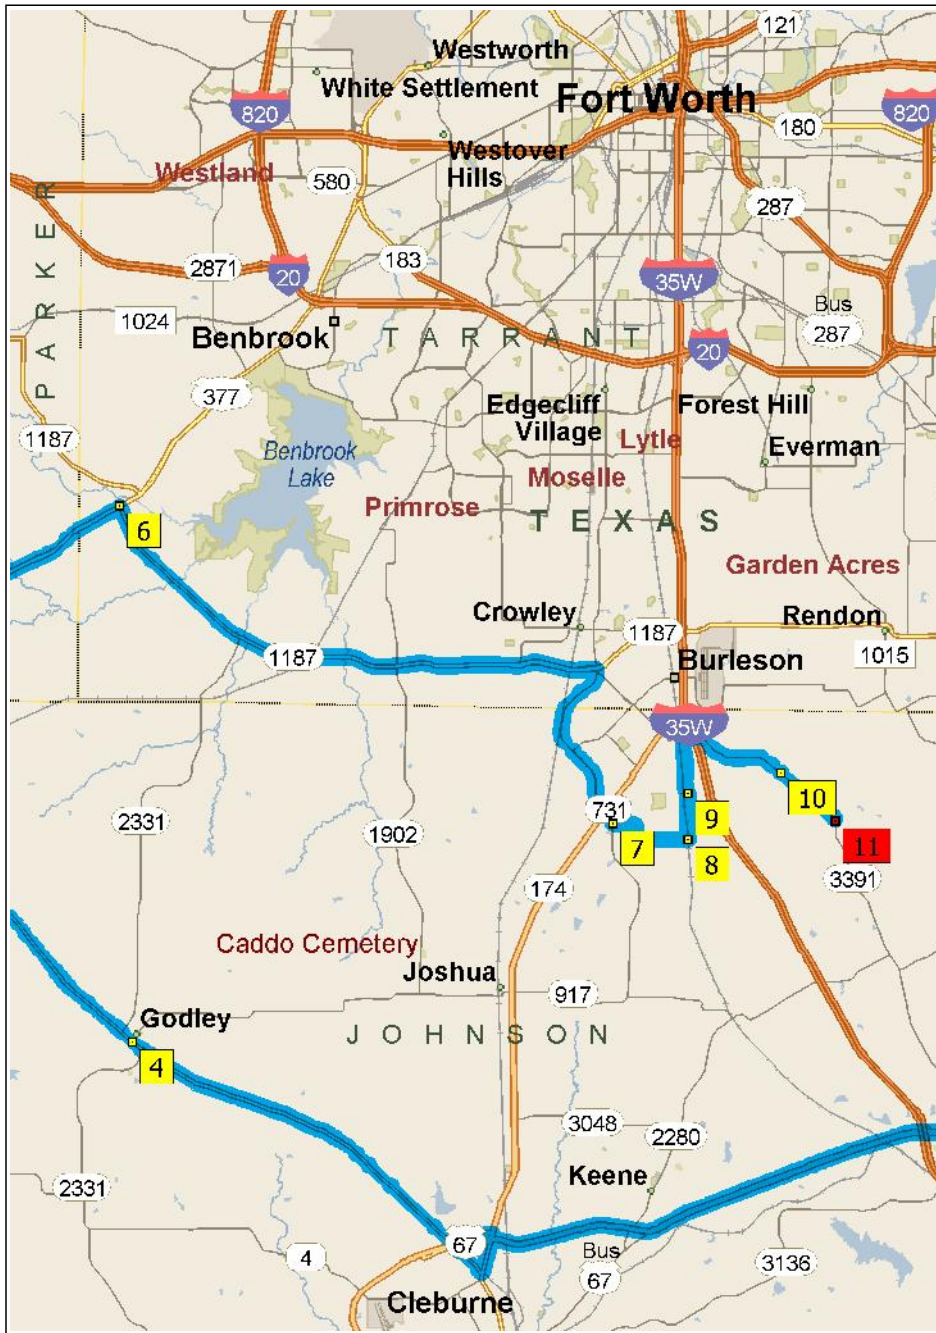

Villa Dianna Restaurant - Ken Johnson - April 2, 2011

83.9 miles; 1 hour, 33 minutes

9:00 AM	0.0 mi	1 Depart 565 Russell Ln, Mansfield, TX 76063 on Russell Ln (East) for 87 yds
9:00 AM	0.1 mi	Turn LEFT (North) onto FM-157 for 0.2 mi
9:00 AM	0.2 mi	Bear RIGHT (East) onto Local road(s) for 32 yds
9:00 AM	0.2 mi	Bear RIGHT (South-East) onto US 287 Hwy for 120 yds
9:00 AM	0.3 mi	Take Ramp (LEFT) onto US-287 for 4.5 mi towards US-287
9:04 AM	4.9 mi	Keep RIGHT onto Ramp for 0.4 mi towards Lone Star Rd / US-287-Br
9:04 AM	5.2 mi	Turn RIGHT (West) onto FM-157 [Lone Star Rd] for 0.5 mi
9:05 AM	5.7 mi	Bear RIGHT (South) onto FM-157 [CR-520] for 0.4 mi
9:05 AM	6.1 mi	Keep STRAIGHT onto FM-157 for 8.0 mi
9:14 AM	14.2 mi	2 At US-67, Venus, TX 76084, return North on FM-157 for 32 yds
9:14 AM	14.2 mi	Turn LEFT (West) onto US-67 for 2.9 mi
9:17 AM	17.1 mi	Turn LEFT (South) onto FM-2738 for 32 yds
9:17 AM	17.1 mi	3 At FM-2738, Alvarado, TX 76009, return North on FM-2738 for 32 yds
9:17 AM	17.1 mi	Turn LEFT (West) onto US-67 for 15.0 mi
9:33 AM	32.1 mi	Keep RIGHT onto Local road(s) for 98 yds
9:33 AM	32.2 mi	Bear RIGHT (North-East) onto W Katherine P Raines Rd [Loop 367] for 0.4 mi
9:33 AM	32.6 mi	Turn RIGHT (South) onto SR-174 [N Main St] for 0.9 mi
9:34 AM	33.4 mi	Keep RIGHT onto Local road(s) for 87 yds
9:34 AM	33.5 mi	Bear RIGHT (North-West) onto SR-171 for 9.2 mi
9:43 AM	42.7 mi	Keep STRAIGHT onto FM-2331 [SR-171] for 0.3 mi
9:43 AM	43.0 mi	4 At 105 SR-171, Godley, TX 76044, stay on FM-2331 [SR-171] (North-West) for 0.3 mi
9:44 AM	43.3 mi	Keep STRAIGHT onto SR-171 for 7.7 mi
9:51 AM	51.0 mi	5 At Cresson, return South-East on SR-171 [Cleburne Hwy] for 10 yds
9:51 AM	51.1 mi	Turn LEFT (North-East) onto US-377 for 8.2 mi